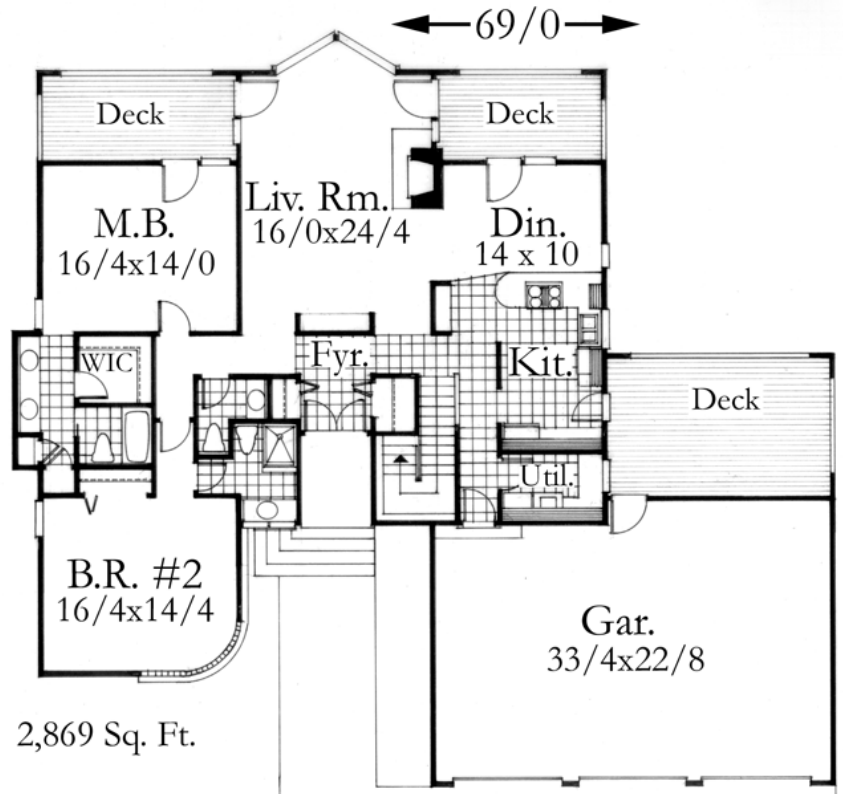

62/0

Feng Shui Rating: 6.9

**P**lan  
MC-2869  
69/0 wide x 62/0 deep  
2,869 Sq. Ft.