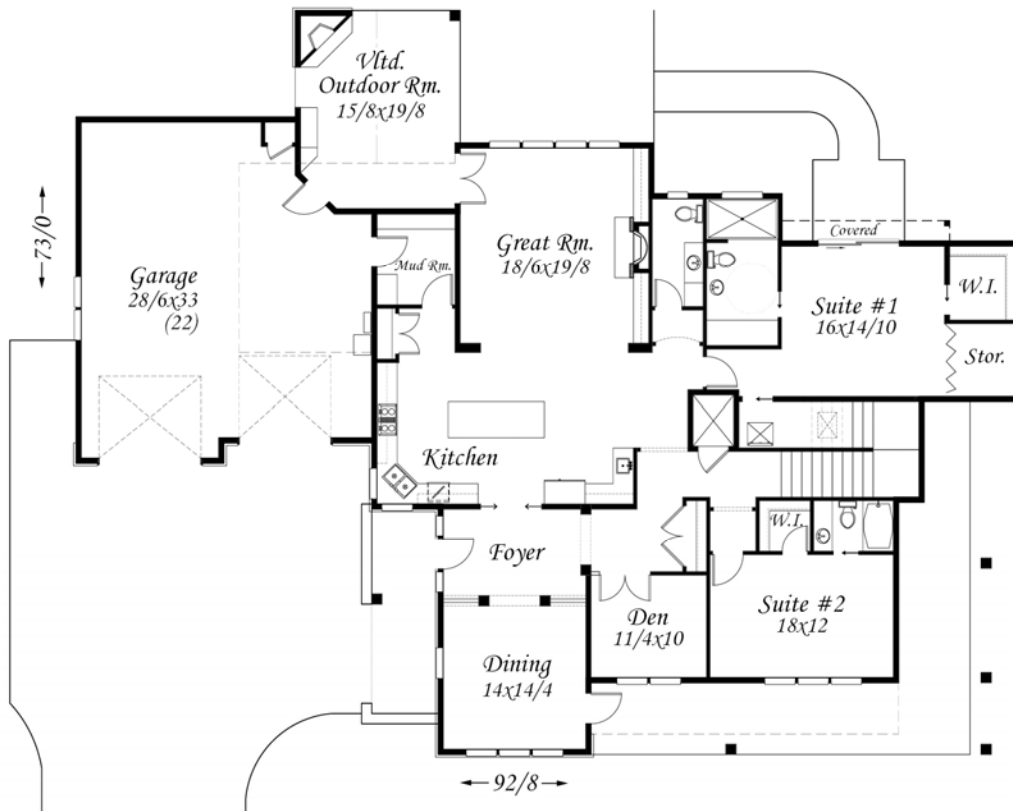

Main = 2,699
 Upper = 2,242
 Total = 4,941 Sq. Ft.

M-4941M
 92/8 x 73/0
 2699 sq. ft. main
 2242 sq. ft. upper
 4941 sq. ft.

M-4941M Kitchen

M-4941M Great Room

M-4941M Foyer/Dining

M-4941M Recreation Room

M-6435 J
 21/0 x 48/0
 4153 sq. ft. main
 2282 sq. ft. upper
 6435 sq. ft.