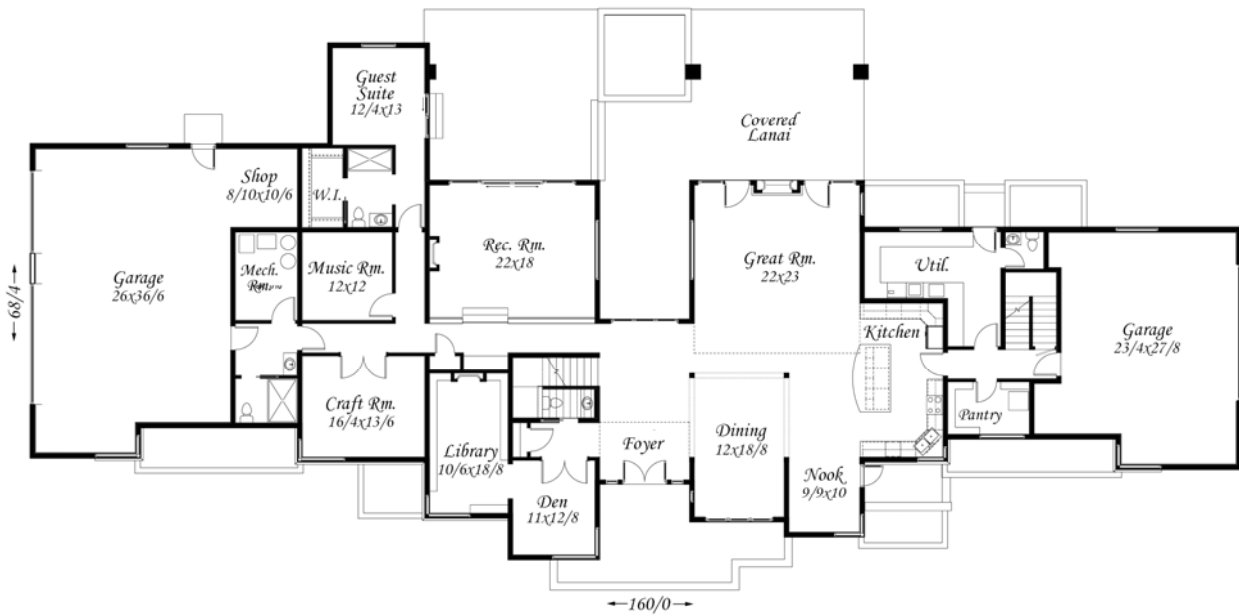

Main = 2,699
 Upper = 2,242
 Total = 4,941 Sq. Ft.

M-4941M
 92/8 x 73/0
 2699 sq. ft. main
 2242 sq. ft. upper
 4941 sq. ft.

M-4941M Kitchen

M-4941M Great Room

M-4941M Foyer/Dining

M-4941M Recreation Room

M-6435 J
 21/0 x 48/0
 4153 sq. ft. main
 2282 sq. ft. upper
 6435 sq. ft.