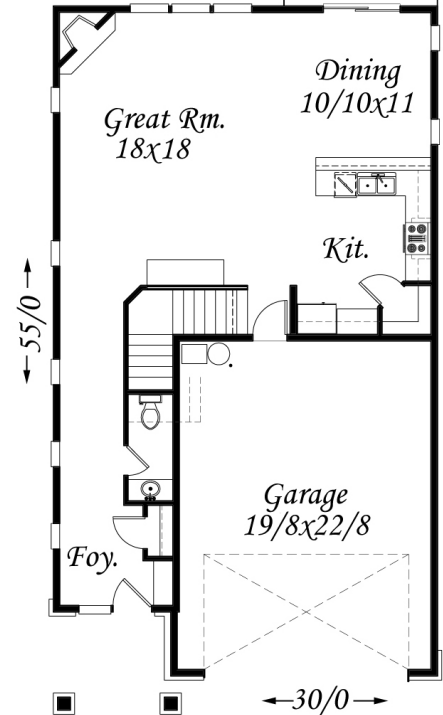

Main = 991
 Upper = 1,427
 Total = 2,418 Sq. Ft.

M-2418TH
 30/0 x 55/0
 2418 sq. ft.