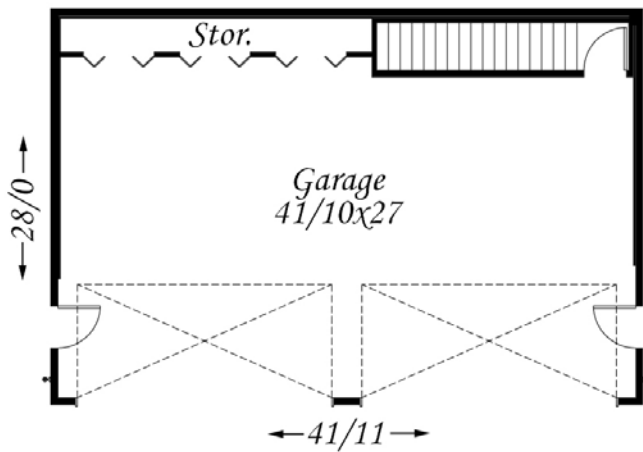

Studio = 1,173 Sq. Ft.

Garage = 1,091 Sq. Ft.

**Plan** M-1173  
 41/11 wide x 28/0  
 deep  
 1173 sq. ft.