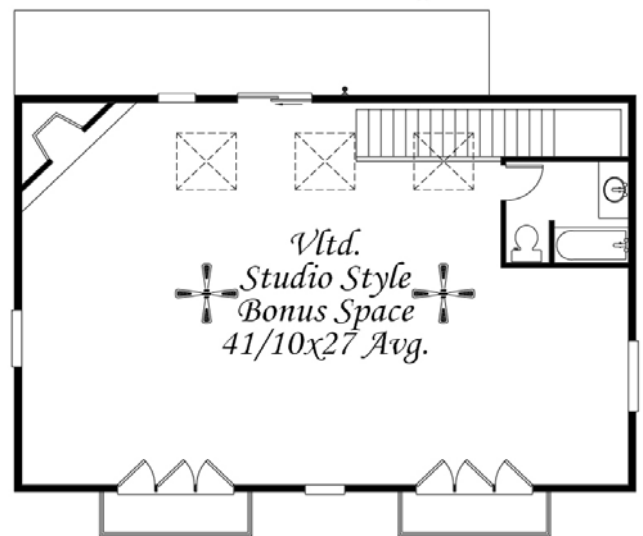

Studio = 1,173 Sq. Ft.

Garage = 1,091 Sq. Ft.

**Plan** M-1173  
 41/11 wide x 28/0  
 deep  
 1173 sq. ft.