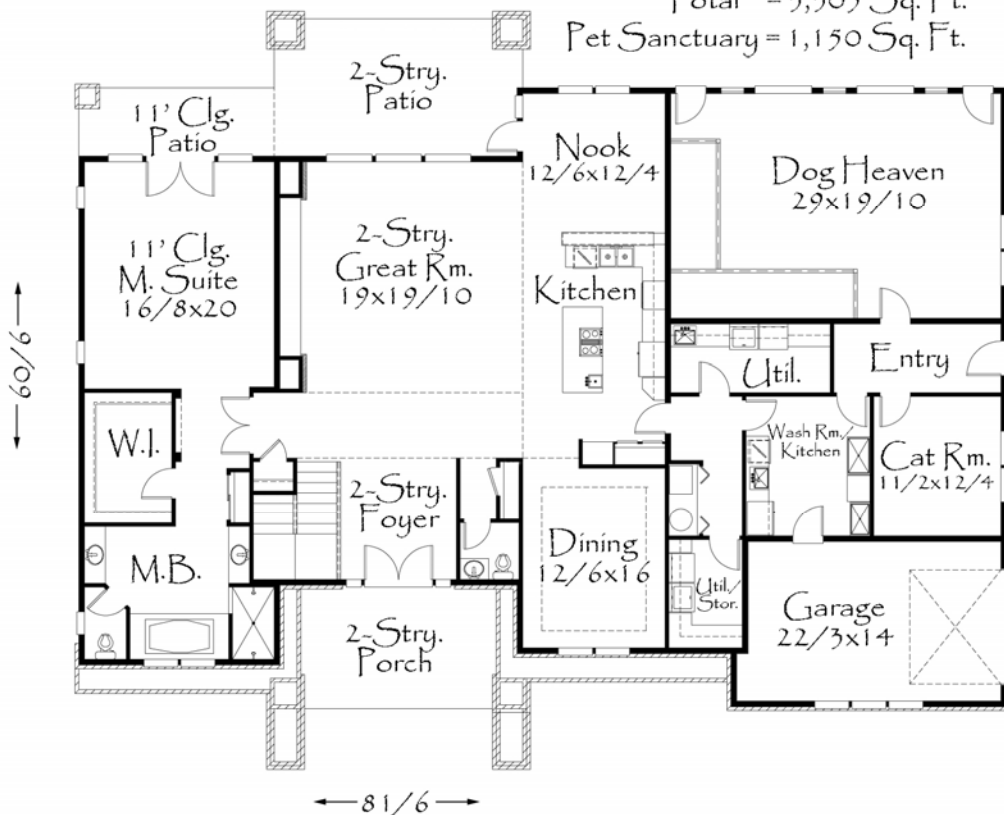

Main = 2,350
 Upper = 955
 Total = 3,305 Sq. Ft.
 Pet Sanctuary = 1,150 Sq. Ft.

M-4455 Extreme
 81/6 wide x 60/6 deep
 3305 sq. ft.
 1150 sq. ft. accessory area