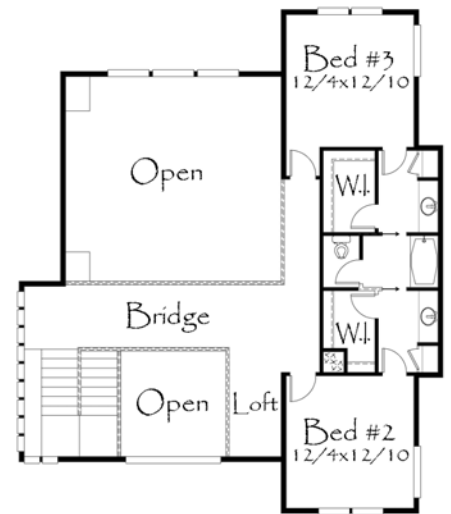

Main = 2,350
 Upper = 955
 Total = 3,305 Sq. Ft.
 Pet Sanctuary = 1,150 Sq. Ft.

M-4455 Extreme
 81/6 wide x 60/6 deep
 3305 sq. ft.
 1150 sq. ft. accessory area