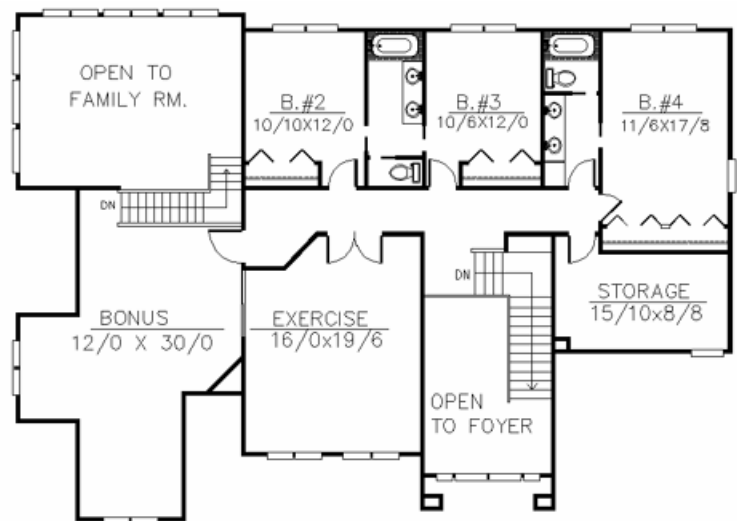

Plan
M-3922

Plan
M-3922

65/6 wide x 46/4 deep
3,922 sq. ft.

"The French Country Style has roots in our ancestry that go back generations. It evokes an elegance and romance that is often missing from modern life. Custom Designs and Stock plans in the French Country style are one of our specialties, please call us for a consultation."