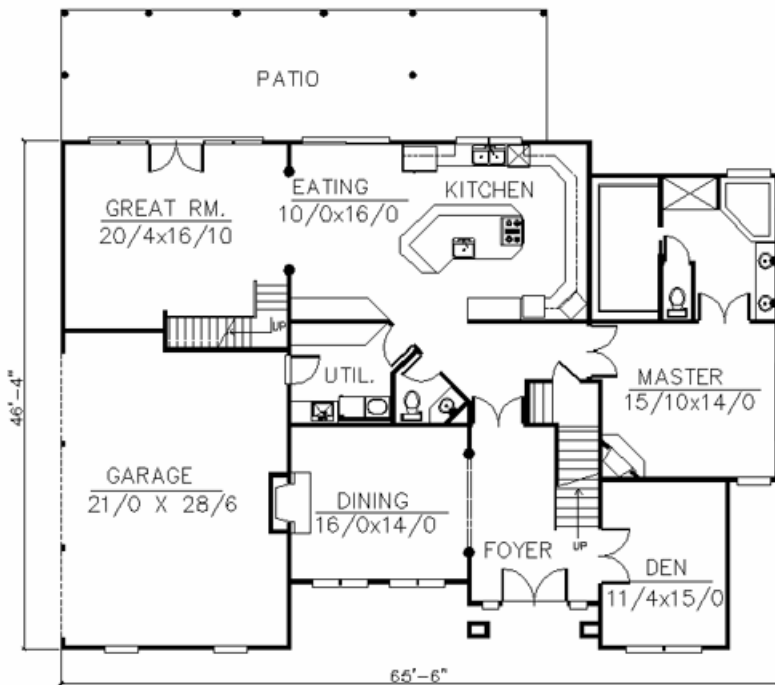

Plan
M-3922

Plan
M-3922

65/6 wide x 46/4 deep
3,922 sq. ft.

"The French Country Style has roots in our ancestry that go back generations. It evokes an elegance and romance that is often missing from modern life. Custom Designs and Stock plans in the French Country style are one of our specialties, please call us for a consultation."