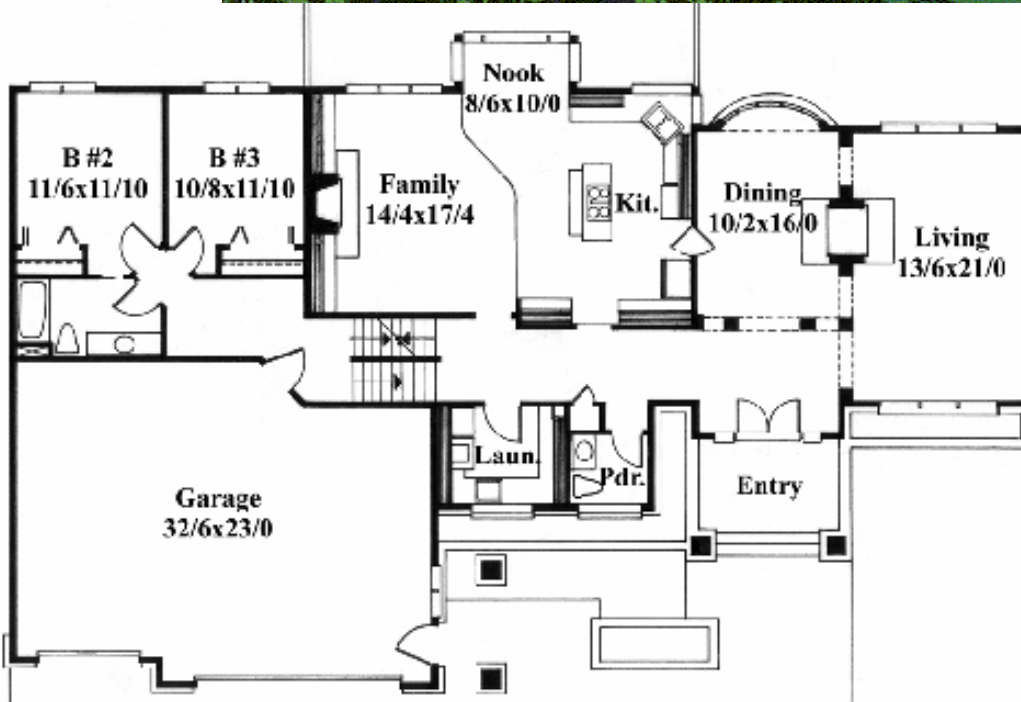

Plan
MSAP-3466

Plan
MSAP-3466
80/0 wide x 47/0 deep
3,467 sq. ft.