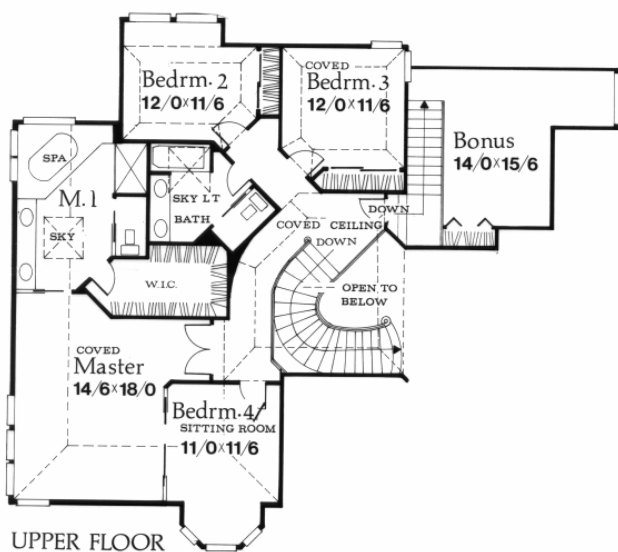

Plan  
M-3342

Feng Shui Rating: 9.5

Plan  
M-3342

65/0 wide x 71/6 deep  
3,342 sq. ft.

"I designed this home in 1988 for a Street Of Dreams Builder and have been amazed at its longevity. This design has consistently been sold since then to builders and buyers alike. It is just a very exciting home plan with its rounded rooflines, and unique angled floor plan. Homeowners have appreciated the Unique Master Suite with its sitting room coved ceiling and vaulted Master Bath. The Family between the Kitchen and Dining room comes complete with a Butlers pantry and wet bar."