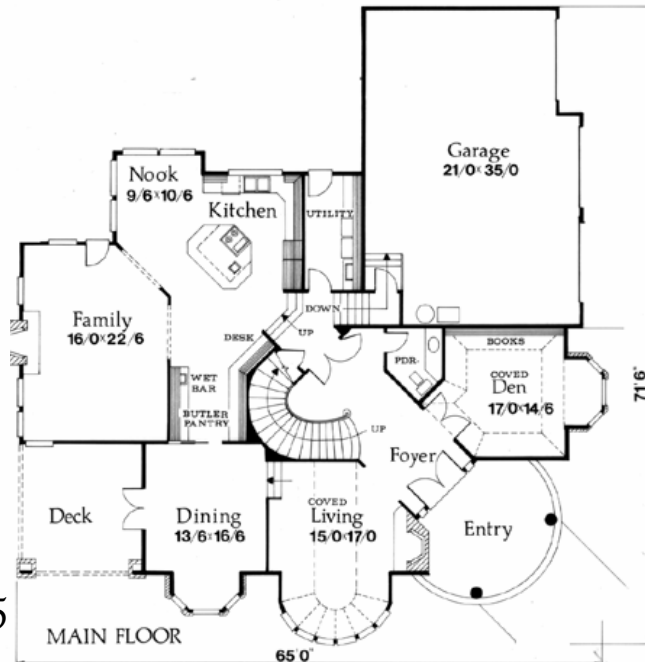

Plan  
M-3342

Feng Shui Rating: 9.5

Plan  
M-3342

65/0 wide x 71/6 deep  
3,342 sq. ft.

"I designed this home in 1988 for a Street Of Dreams Builder and have been amazed at its longevity. This design has consistently been sold since then to builders and buyers alike. It is just a very exciting home plan with its rounded rooflines, and unique angled floor plan. Homeowners have appreciated the Unique Master Suite with its sitting room coved ceiling and vaulted Master Bath. The Family between the Kitchen and Dining room comes complete with a Butlers pantry and wet bar."