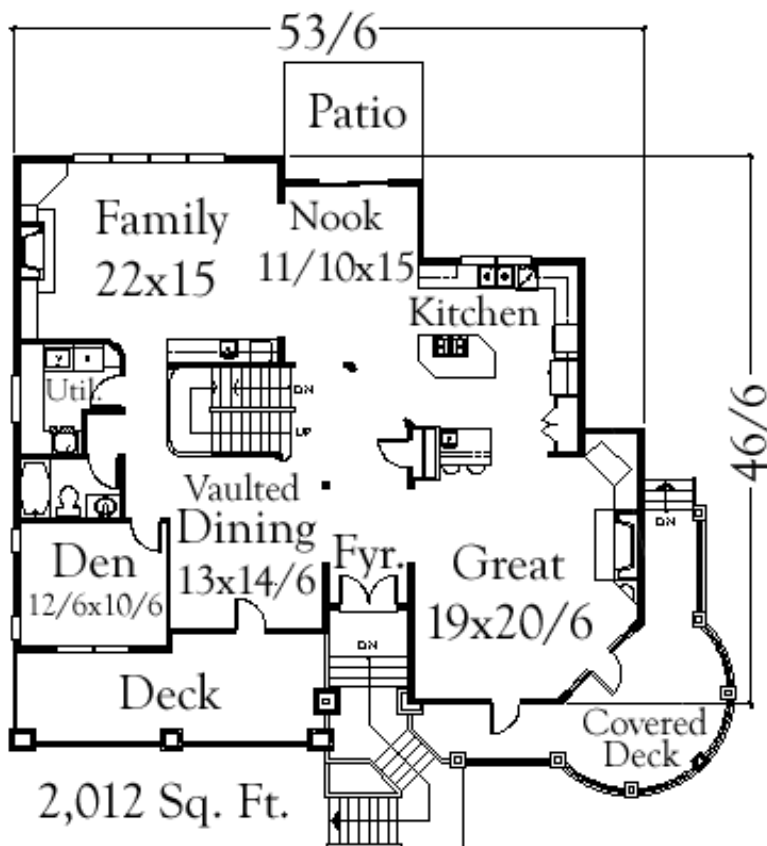

1,285 Sq. Ft.

2,012 Sq. Ft.

Plan MSAP-3297 53/6 wide x 46/6 deep 3,297 Sq. Ft.

Feng Shui Rating: 8.5