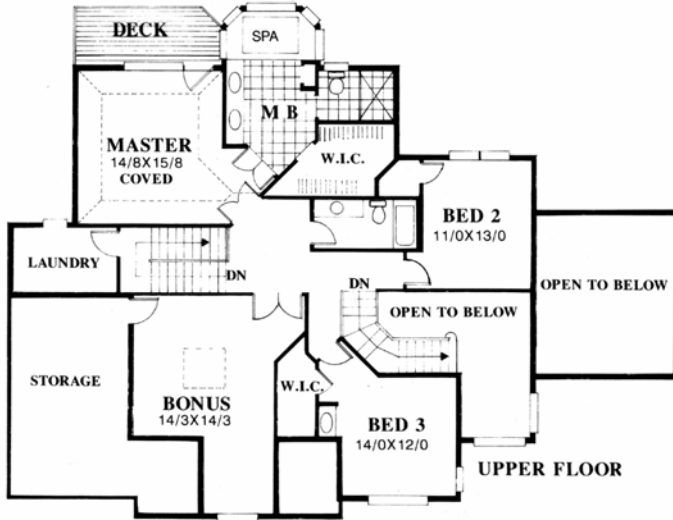

Plan
M-3178

Plan
M-3178
68/0 wide x 50/0 deep
3,178 sq. ft.