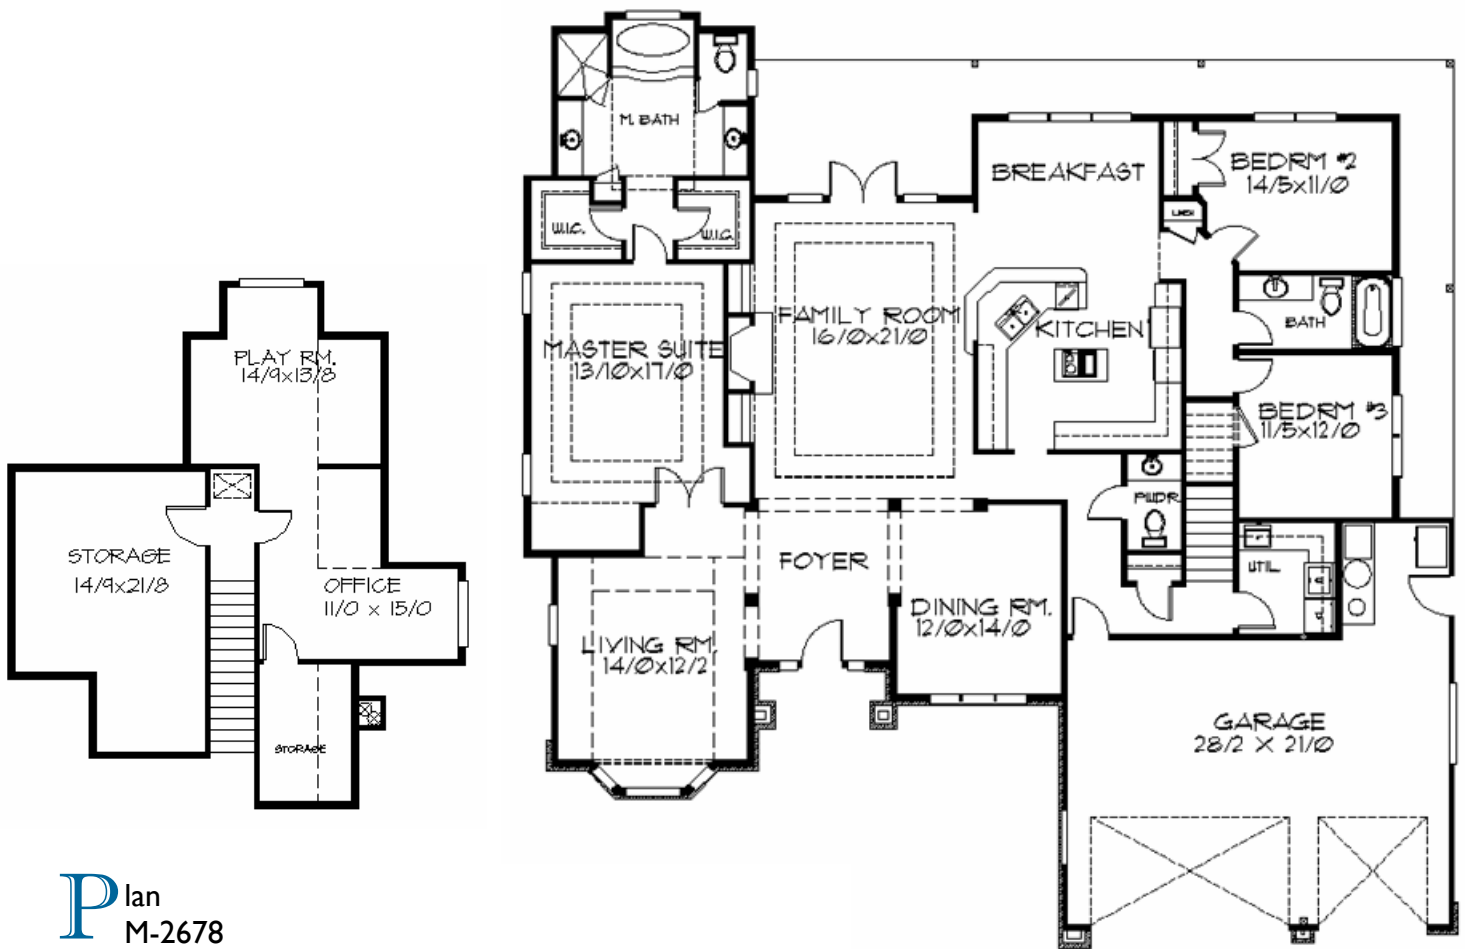

Plan  
M-2678

**P**lan  
M-2678

68/6 wide x 55/6 deep  
2,678 sq. ft.

*"Here is an exciting one story design which is sure to warm your heart.. Everything you need is on the main floor, from the large great room with covered back porch, to the formal living and dining room adjacent to the spacious master suite is yours here. The big bonus is under the roofline.. almost 800 sq. ft. of unfinished bonus, storage or office space. This executive French Country is just what you need."*

FRONT ELEVATION