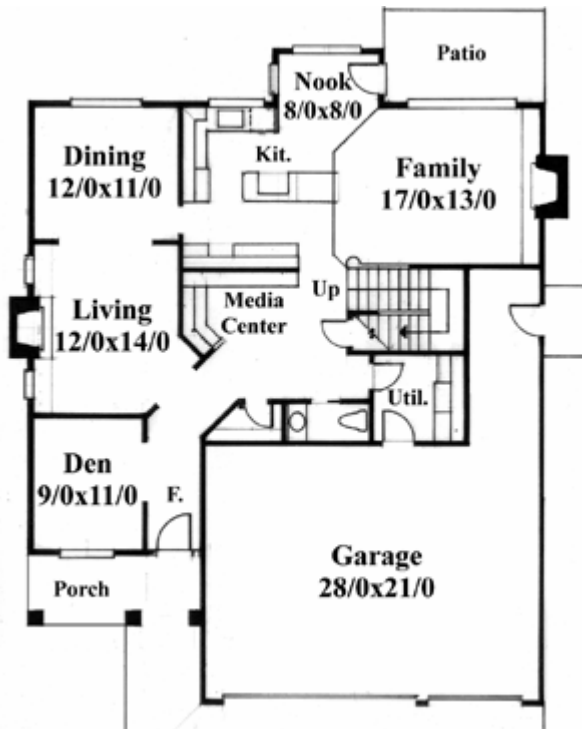

Plan
M-2673SH

Plan
M-2673SH
43/0 wide x 54/0 deep
2,672 sq. ft.

Feng Shui Rating: 7.1