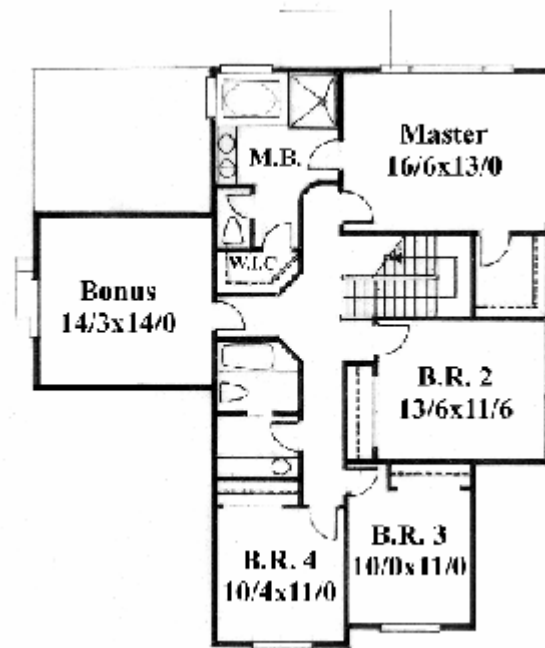

Plan
M-2673SH

Plan
M-2673SH
43/0 wide x 54/0 deep
2,672 sq. ft.

Feng Shui Rating: 7.1