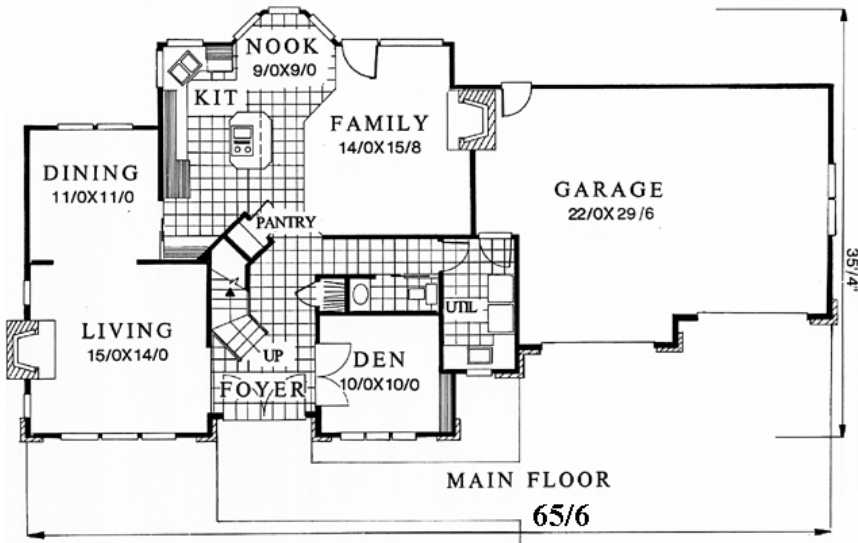

Plan
MSAP-2638

Plan
MSAP-2638
65/6 wide x 35/4 deep
2,638 sq. ft.

"This gorgeous Prairie design is packed with livability. Four bedrooms and bonus room are a big plus, as are the separation of formal rooms and informal rooms. We have this basic design in several sizes ranging up to 3600 square feet. Please call our office for details."