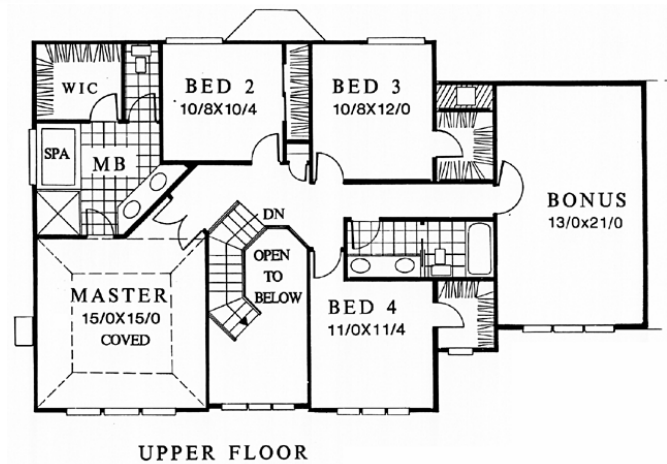

Plan
MSAP-2638

Plan
MSAP-2638
65/6 wide x 35/4 deep
2,638 sq. ft.

"This gorgeous Prairie design is packed with livability. Four bedrooms and bonus room are a big plus, as are the separation of formal rooms and informal rooms. We have this basic design in several sizes ranging up to 3600 square feet. Please call our office for details."