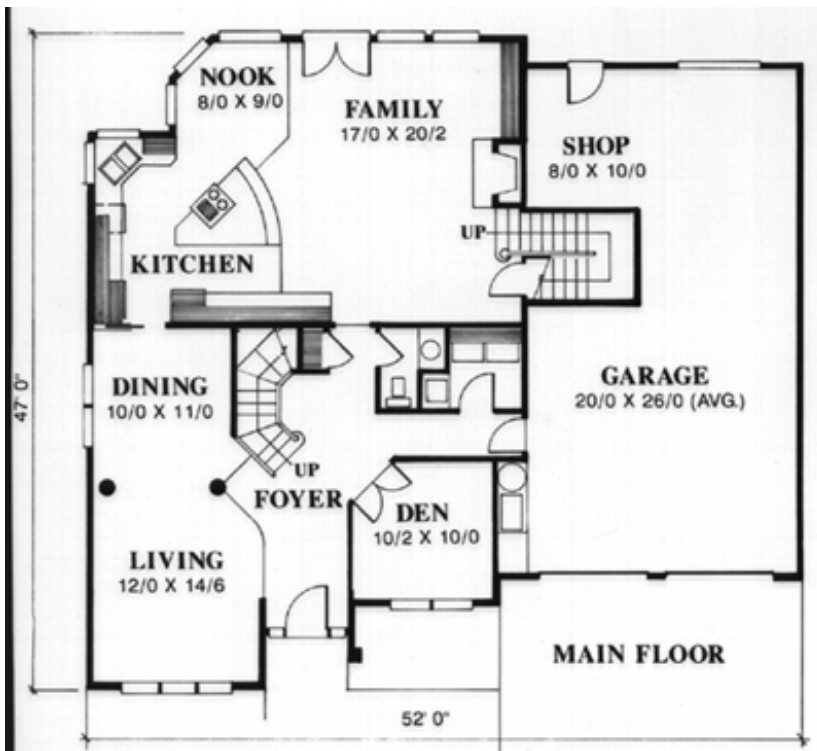

Plan  
M-2564B

**P**lan  
M-2564 B  
52/0 wide x 47/0 deep  
2,736 sq. ft.

Feng Shui Rating:8.3