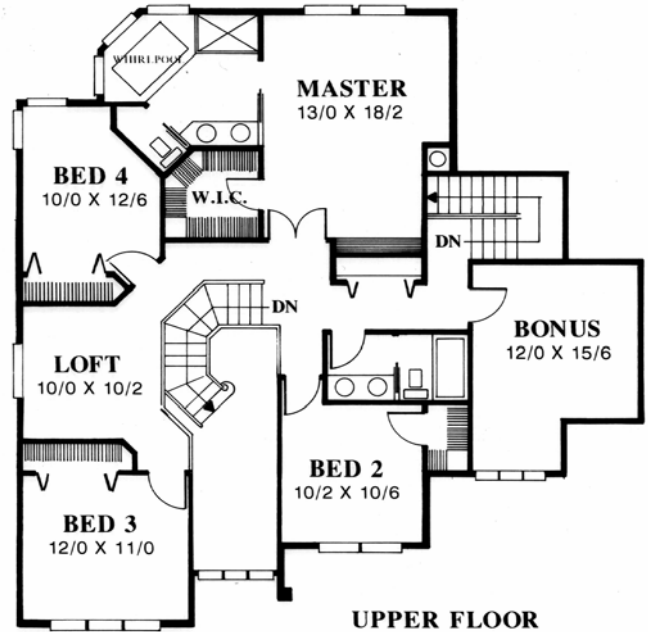

Plan  
M-2564B

**P**lan  
M-2564 B  
52/0 wide x 47/0 deep  
2,736 sq. ft.

Feng Shui Rating:8.3