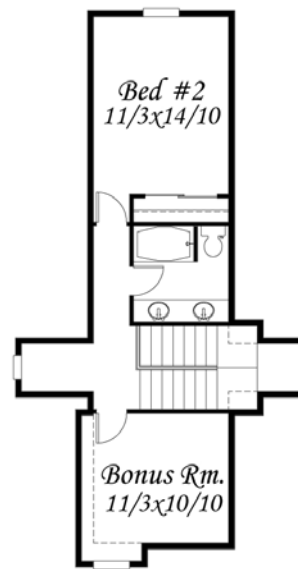

Main = 1,889
 Upper = 571
 Total = 2,460 Sq. Ft.

M-2460T
 36/6 wide x 70/6 deep
 2460 sq. ft.