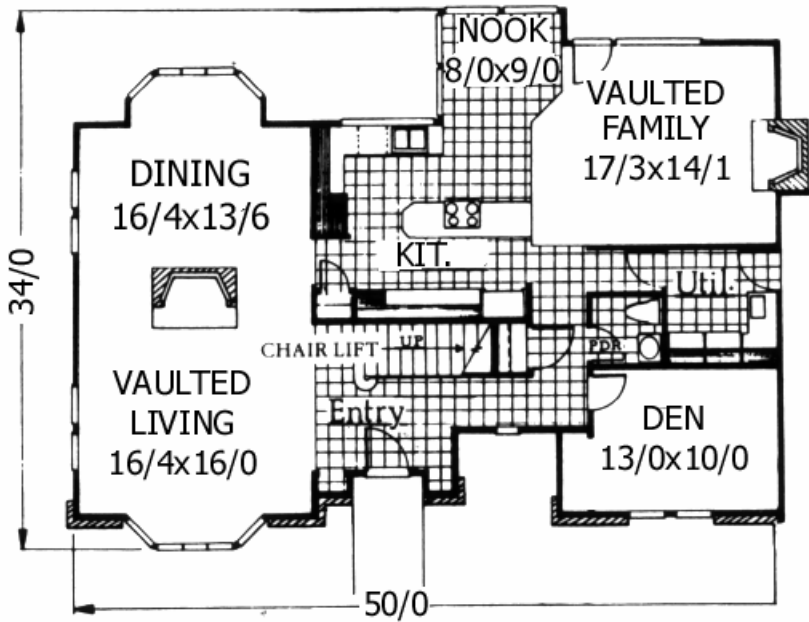

Plan
M-2465

Plan
M-2465
50/0 wide x 34/0 deep
2,465 sq. ft.

Feng Shui Rating: 8.7