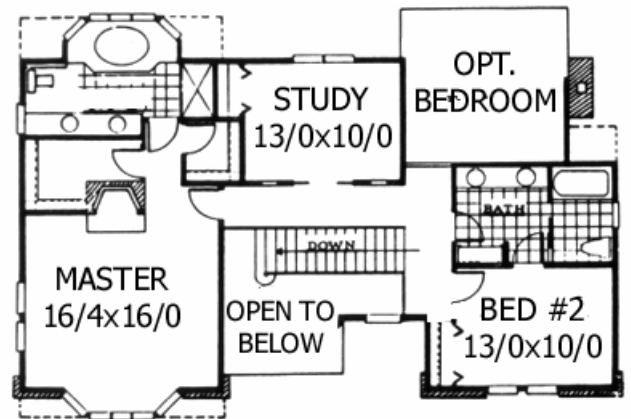

Plan
M-2465

Plan
M-2465
50/0 wide x 34/0 deep
2,465 sq. ft.

Feng Shui Rating: 8.7