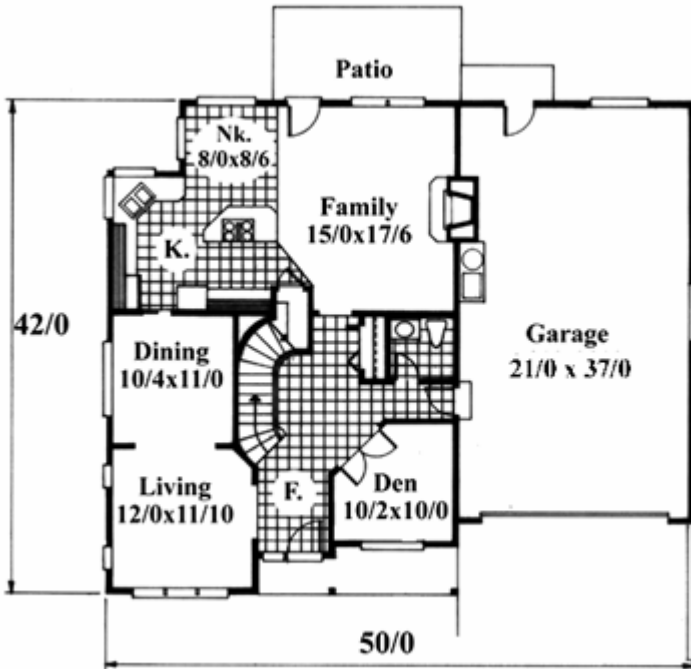

Plan
M-2503CR

Upper Floor

Plan
M-2503CR
50/0 wide x 42/0 deep
2,450 sq. ft.

Feng Shui Rating:6.5