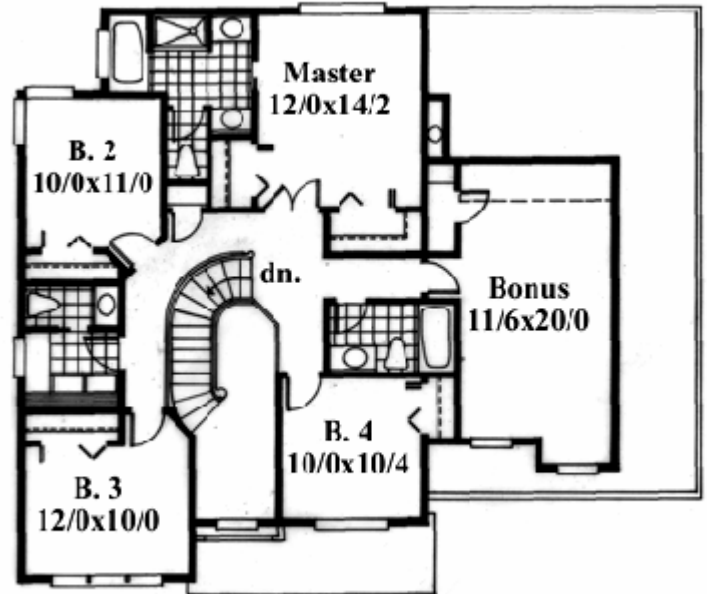

Plan
M-2503CR

Upper Floor

Plan
M-2503CR
50/0 wide x 42/0 deep
2,450 sq. ft.

Feng Shui Rating:6.5