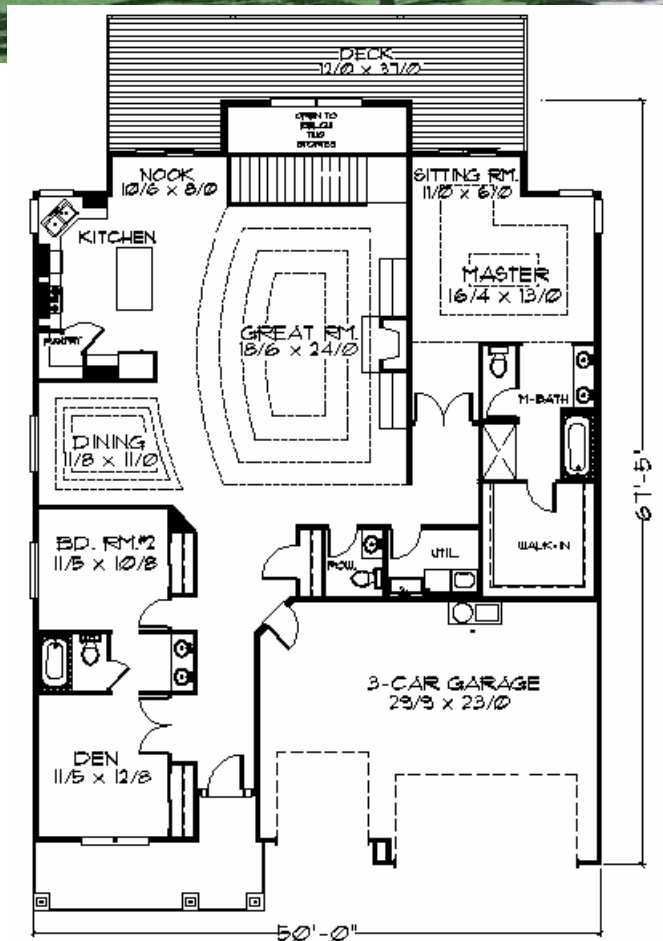

Plan
M-2380

 Feng Shui Rating: 6.3

Plan
M-2380
50/0 wide x 67/5 deep
2,380 sq. ft.