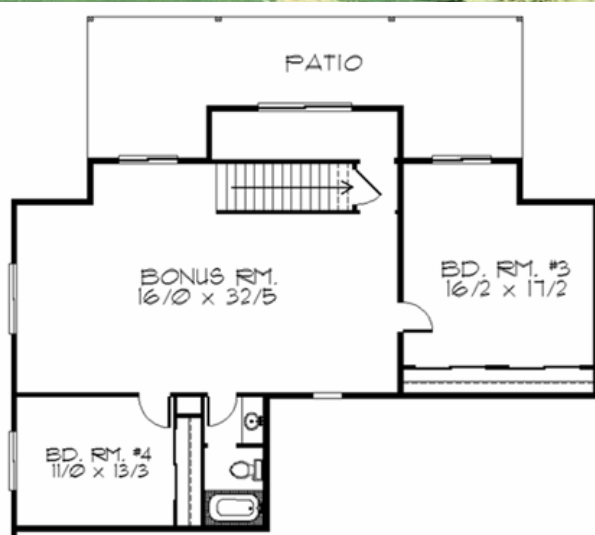

Plan
M-2380

 Feng Shui Rating: 6.3

Plan
M-2380
50/0 wide x 67/5 deep
2,380 sq. ft.