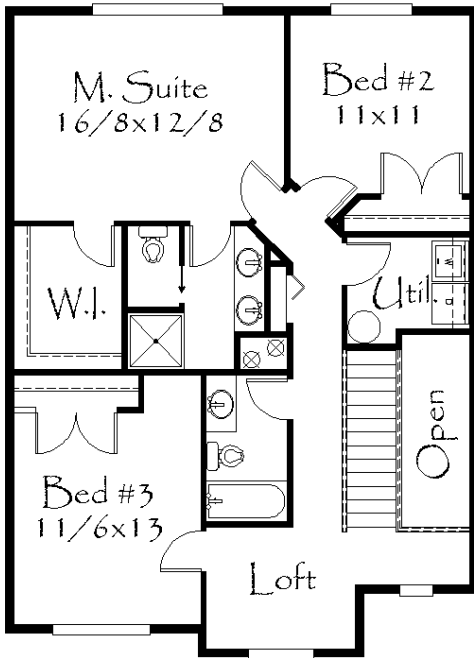

Main = 706  
 Upper = 1,021  
 Lower = 618  
 Total = 2,345 Sq. Ft.

M-2345WC  
 29/0 wide x 40/8 deep  
 2345 sq. ft.