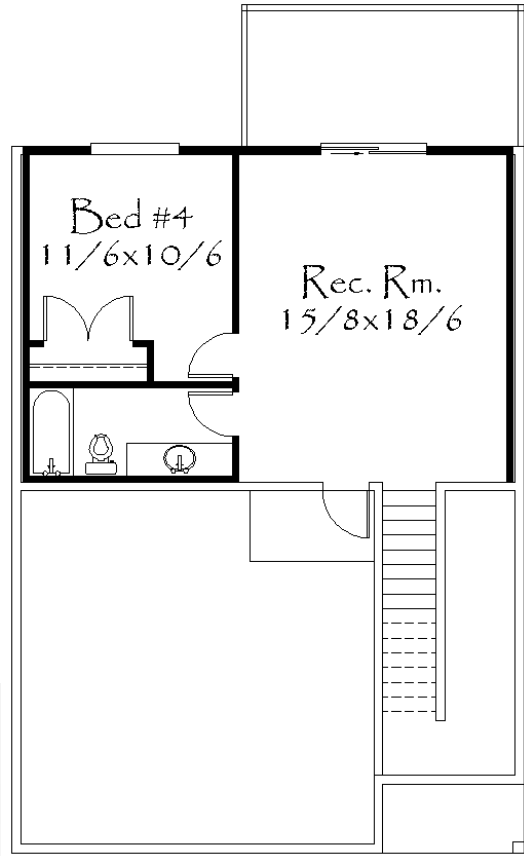

Main = 706  
 Upper = 1,021  
 Lower = 618  
 Total = 2,345 Sq. Ft.

M-2345WC  
 29/0 wide x 40/8 deep  
 2345 sq. ft.