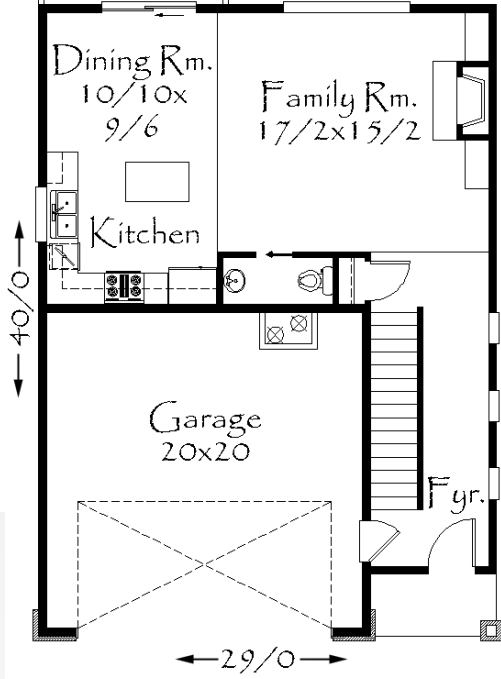

Main = 706  
 Upper = 1,021  
 Lower = 618  
 Total = 2,345 Sq. Ft.

M-2345WC  
 29/0 wide x 40/8 deep  
 2345 sq. ft.