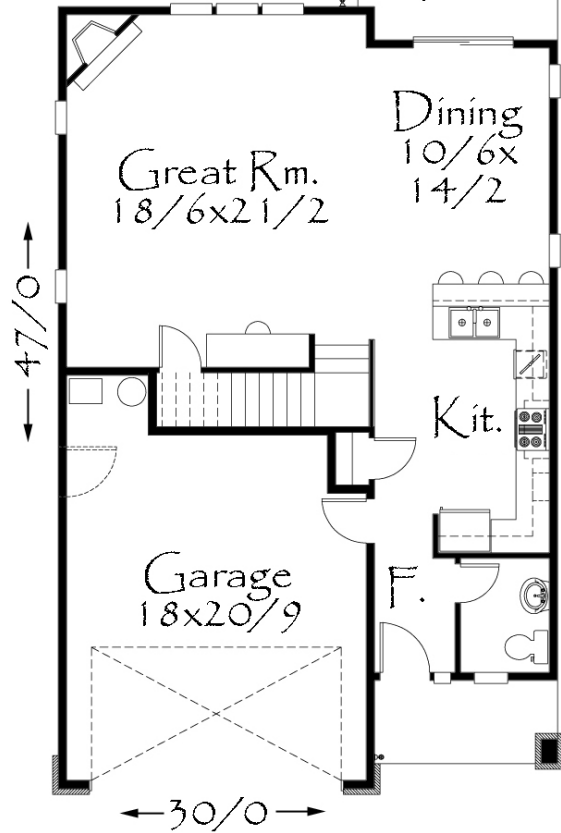

Main = 909  
 Upper = 1,386  
 Total = 2,295 Sq. Ft.

M-2295GF  
 30/0 wide x 47/0 deep  
 2295 sq. ft.