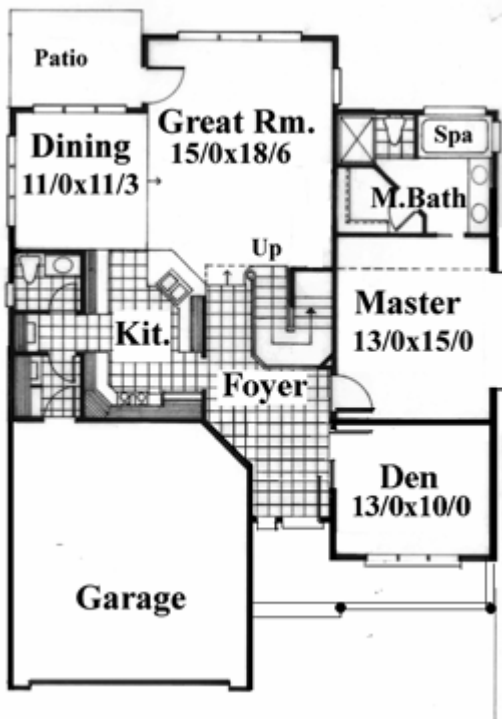

Plan  
M-2227A

Upper Floor

**P**lan  
M-2227A  
40/0 wide x 54/0 deep  
2,242 sq. ft.

Feng Shui Rating:6.8