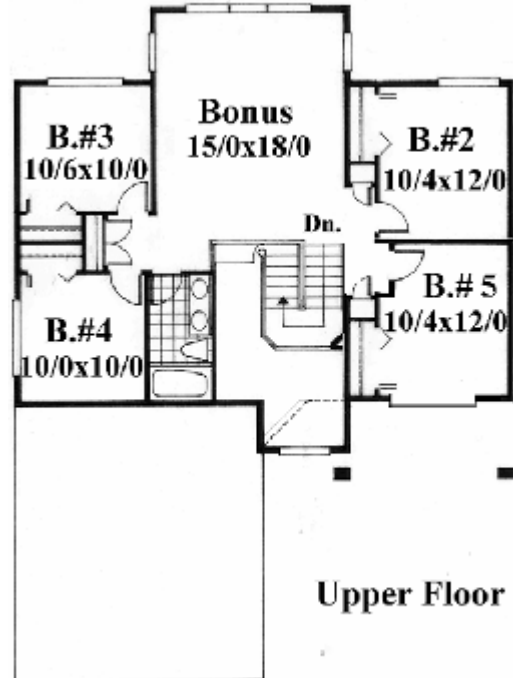

Plan  
M-2227A

Upper Floor

**P**lan  
M-2227A  
40/0 wide x 54/0 deep  
2,242 sq. ft.

Feng Shui Rating:6.8