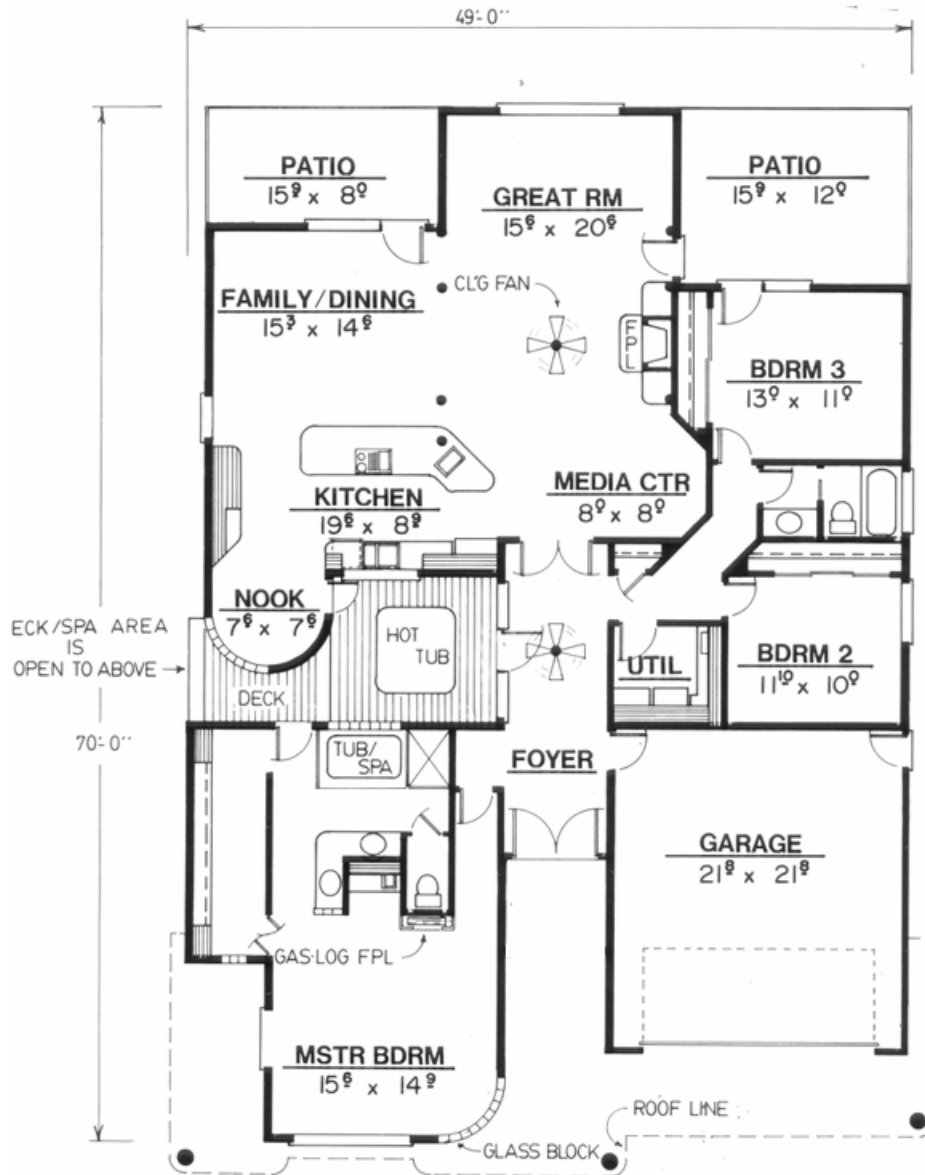

Plan M-2228

Plan M-2228

49/0 wide x 70/0 deep
2,228 sq. ft.

Feng Shui Rating:8.1