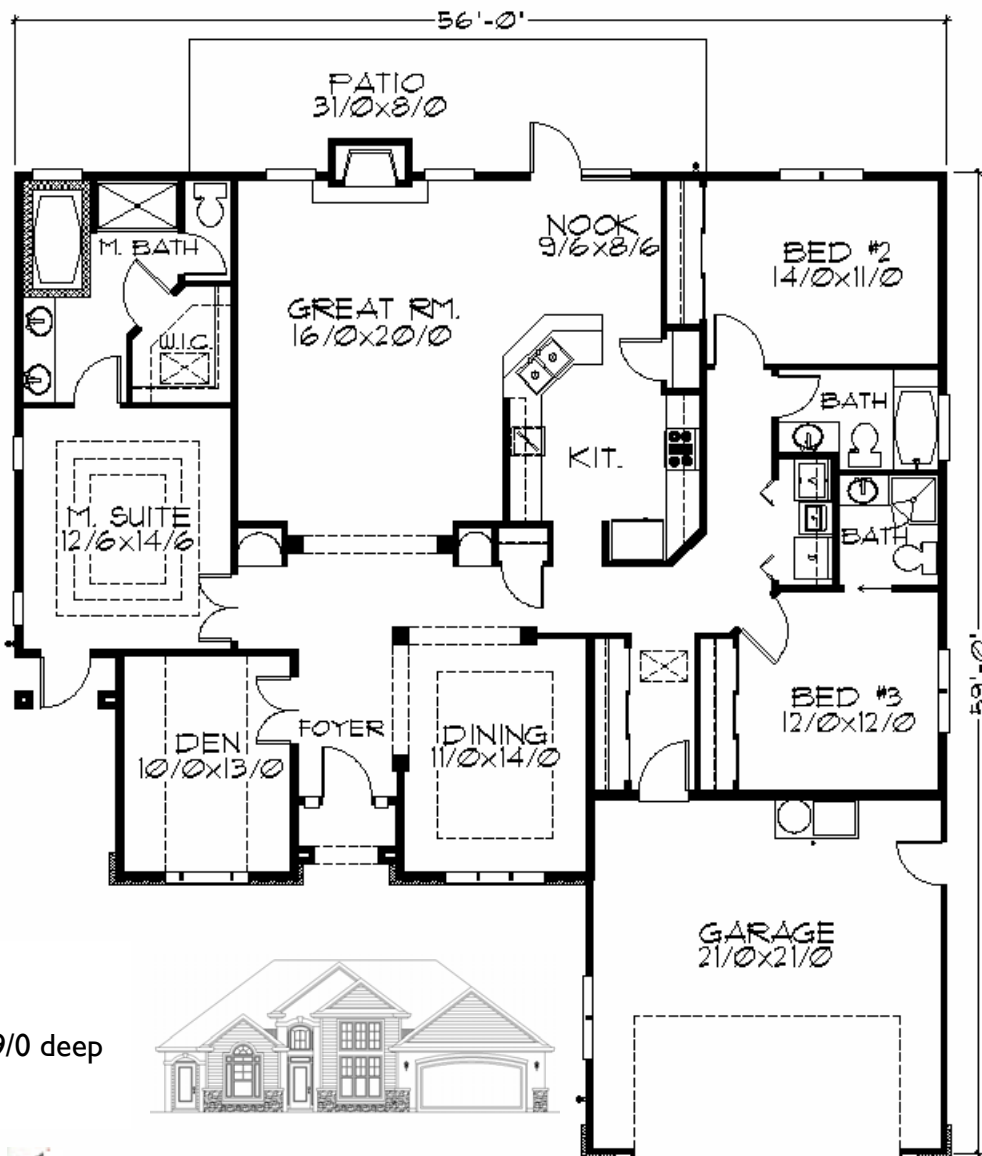

Plan M-2171

Plan M-2171
 56/0 wide x 59/0 deep
 2,170 sq. ft.

 Feng Shui Rating: 7.3