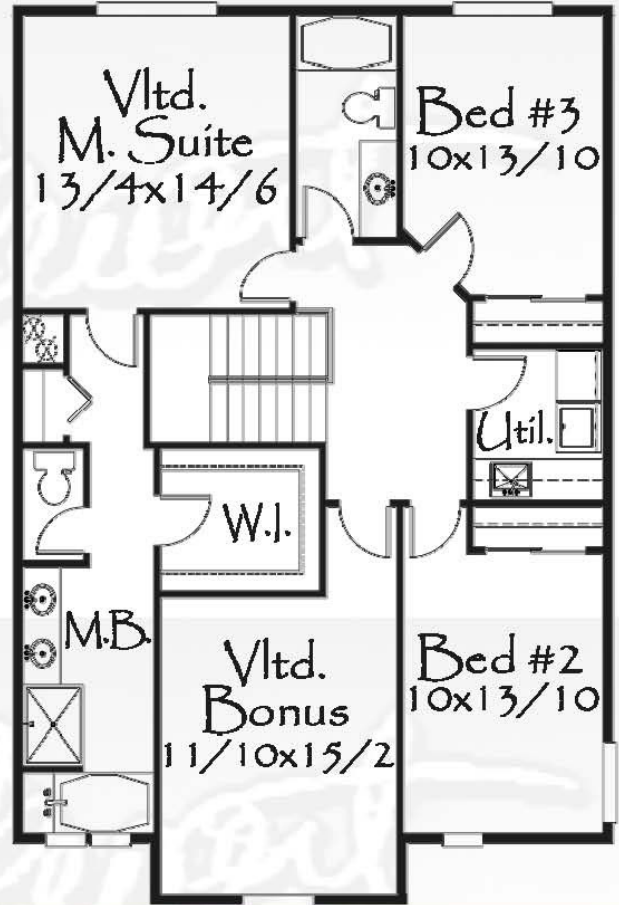

Main = 848
 Upper = 1,228
 Total = 2,075 Sq. Ft.

M-2075MDA
 30/0 wide x 47/6 deep
 2,075 sq. ft.