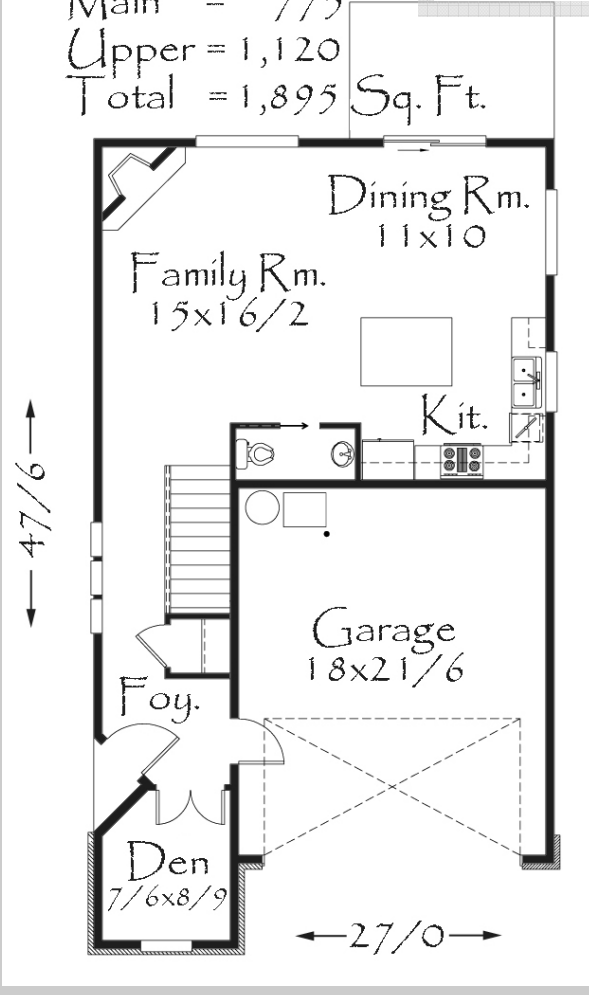

M-1895 MDA
 27/0 x 47/6
 1895 sq. ft.

Main = 775
 Upper = 1,120
 Total = 1,895 Sq. Ft.

Mark Stewart Home Design