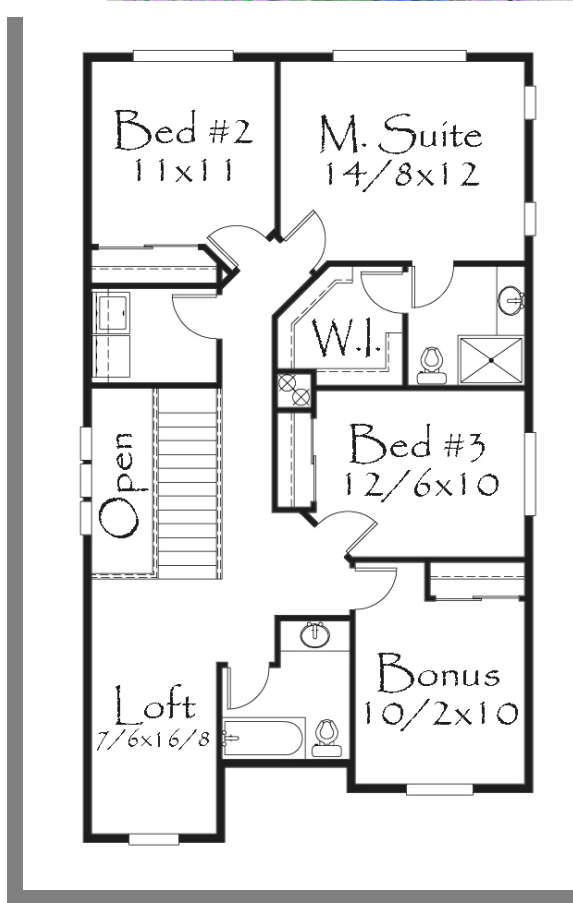

M-1895 MDA
 27/0 x 47/6
 1895 sq. ft.

Main = 775
 Upper = 1,120
 Total = 1,895 Sq. Ft.

Mark Stewart Home Design