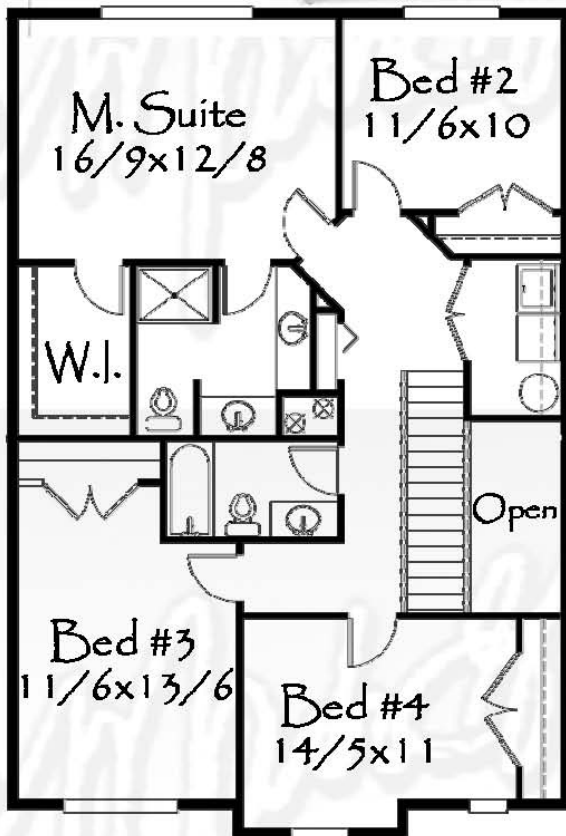

Main = 728
 Upper = 1,162
 Total = 1,890 Sq. Ft.

42/0

29/7

M-1890MDA
 29/7 wide x 42/0 deep
 1,890 sq. ft.

Copyright 2007 © Mark Stewart Home Design

www.markstewart.com 503.885.8377