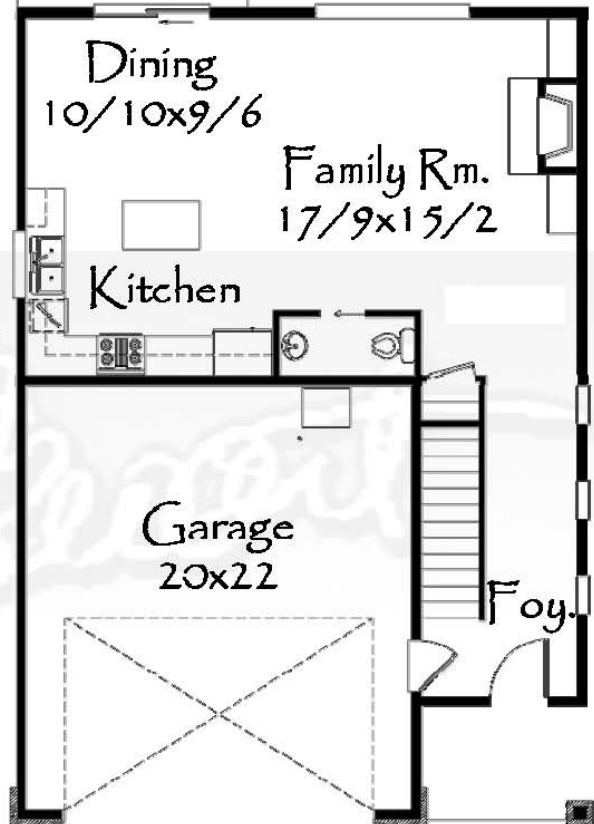

Main = 728
 Upper = 1,162
 Total = 1,890 Sq. Ft.

42/0

29/7

M-1890MDA
 29/7 wide x 42/0 deep
 1,890 sq. ft.

Copyright 2007 © Mark Stewart Home Design

www.markstewart.com 503.885.8377