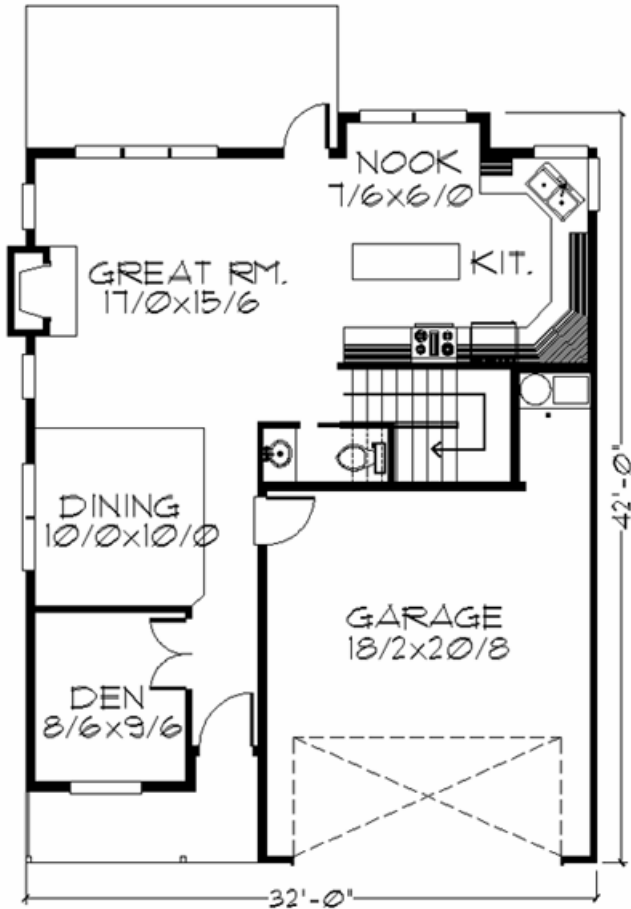

Plan
M-1773B

Plan
M-1773B
32/0 wide x 42/0 deep
1,865 sq. ft.

Feng Shui Rating: 6.8