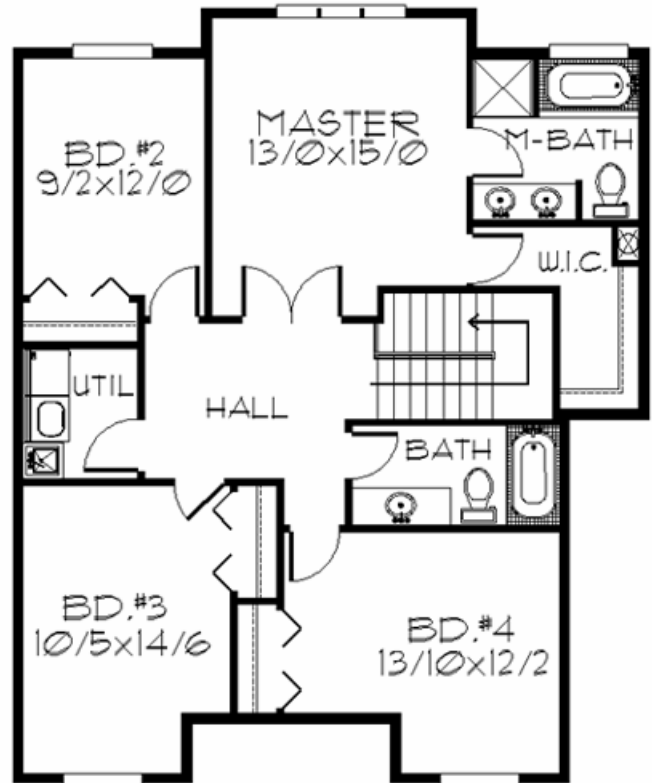

Plan
M-1773B

Plan
M-1773B
32/0 wide x 42/0 deep
1,865 sq. ft.

Feng Shui Rating: 6.8