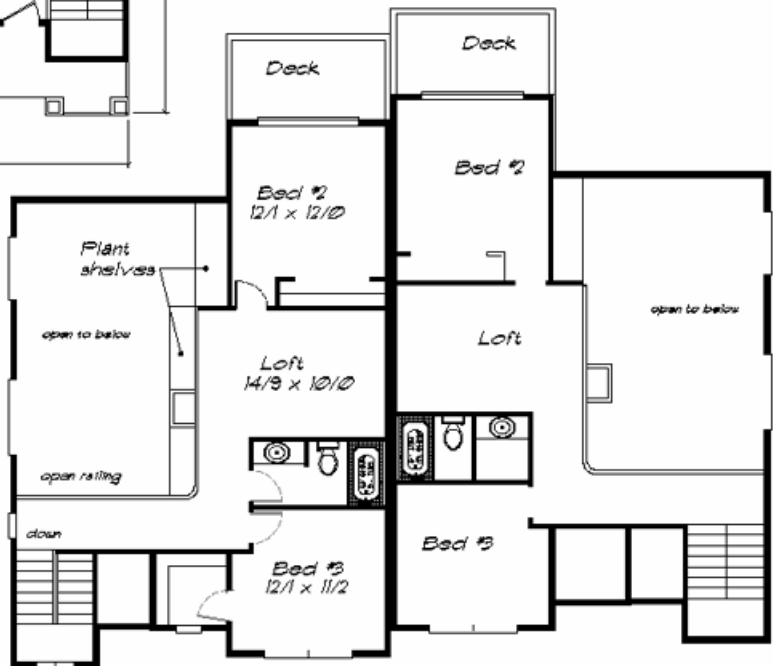

Plan
MA-1829

Plan
MA-1829
60'0 wide x 54'2 deep
1,829 sq. ft.