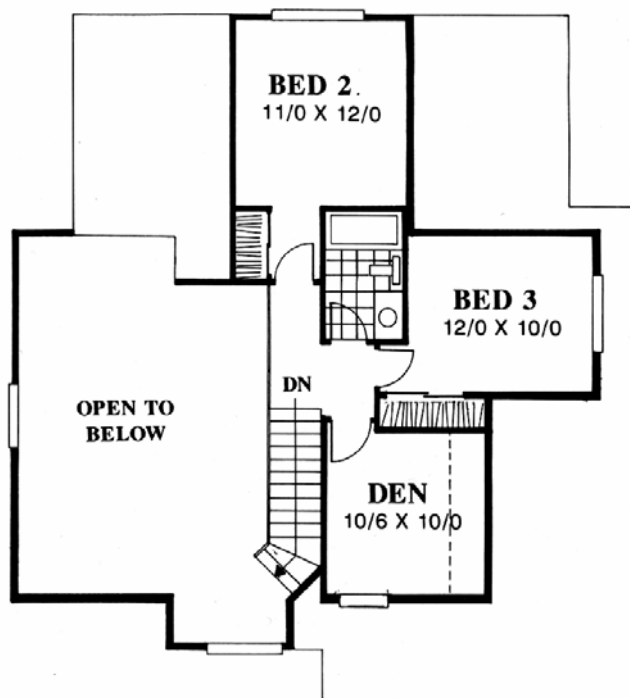

Plan  
M-1786

**P**lan  
M-1786

40/0 wide x 48/0 deep  
1,786 sq. ft.

*"Exciting Master bedroom on the main floor! Curb appeal usually reserved for much larger homes. Dynamic front entry..."*