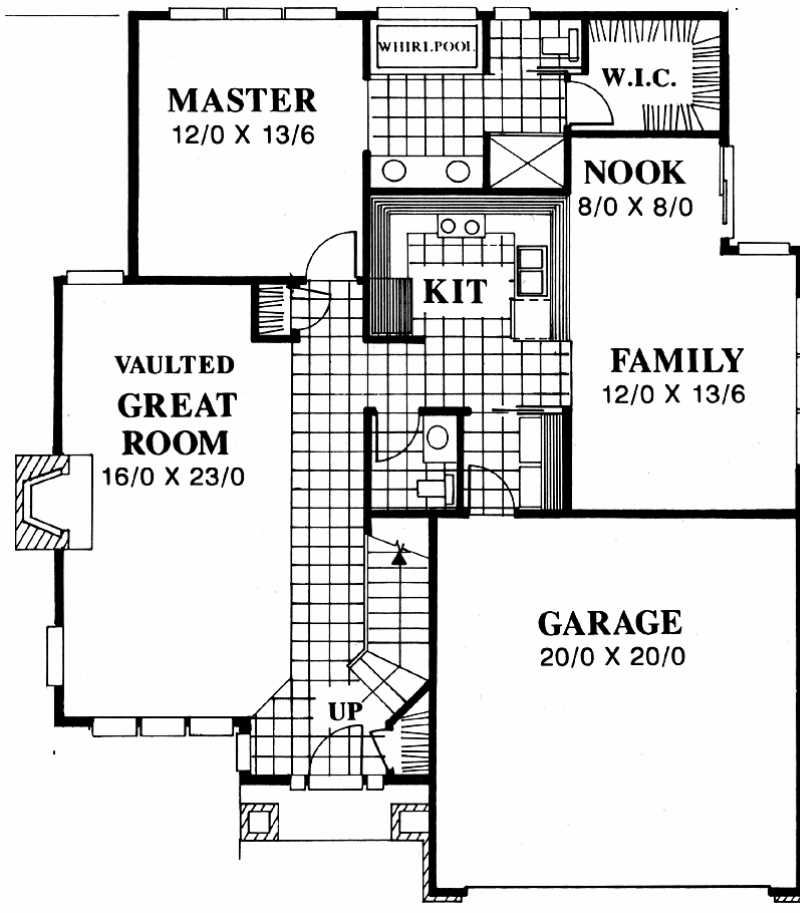

Plan  
M-1786

**P**lan  
M-1786

40/0 wide x 48/0 deep  
1,786 sq. ft.

*"Exciting Master bedroom on the main floor! Curb appeal usually reserved for much larger homes. Dynamic front entry..."*