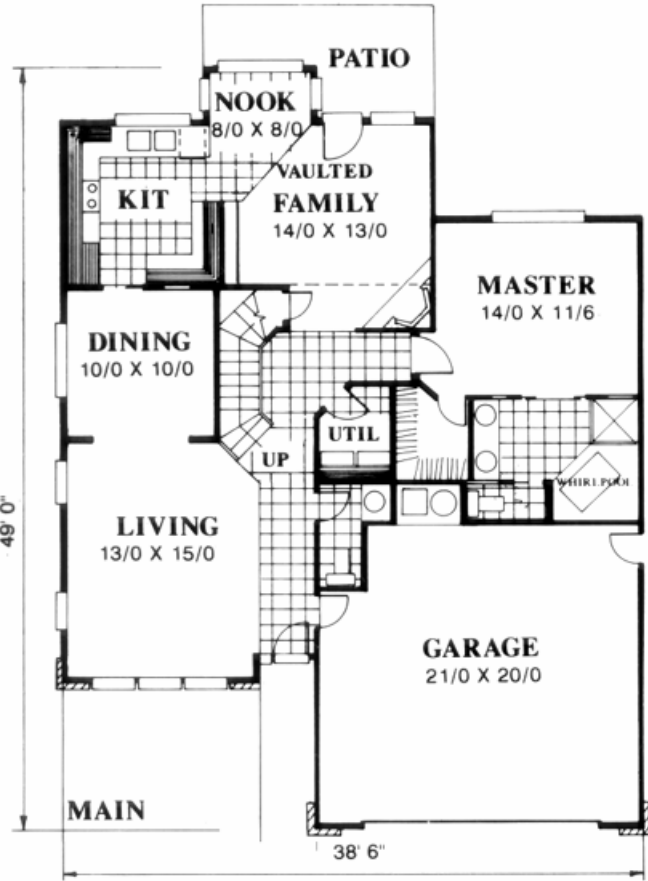

Plan
MSAP-1663

Plan
MSAP-1663
39/0 wide x 49/0 deep
1,663 sq. ft.

"This is an exciting MSA Prairie design, with a Master Bedroom on the main floor and a flexible upper level. If finished properly this home could be a four bedroom and all for less than 1670 sq. feet. An unusual combination, and a real asset when you are on a strict budget."