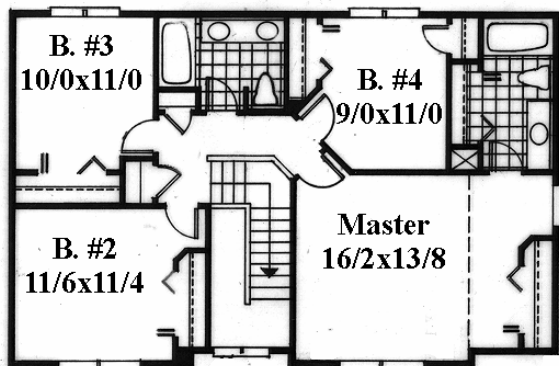

Plan M-1649

Upper Floor

Plan M-1649

40/0 wide x 30/0 deep
1,649 sq. ft.

"At 1649 sq. ft. and with four generous bedrooms, along with its exciting country charm this design is not to be missed."

Feng Shui Rating: 7.3