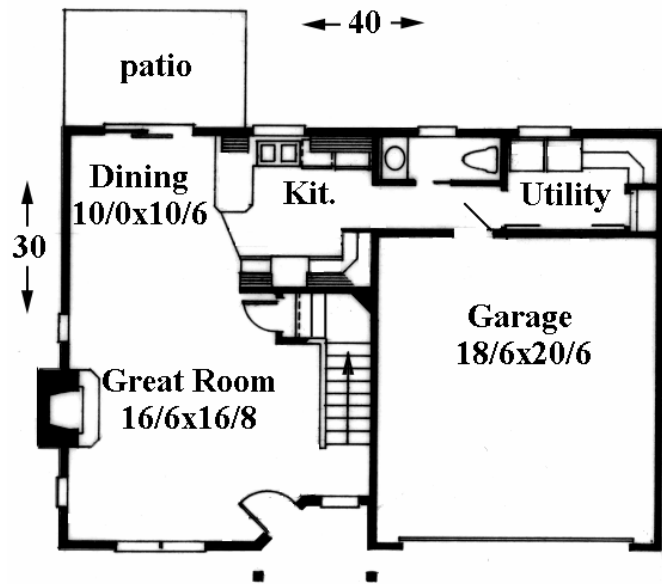

Plan M-1649

Upper Floor

Plan M-1649

40/0 wide x 30/0 deep
1,649 sq. ft.

"At 1649 sq. ft. and with four generous bedrooms, along with its exciting country charm this design is not to be missed."

Feng Shui Rating: 7.3