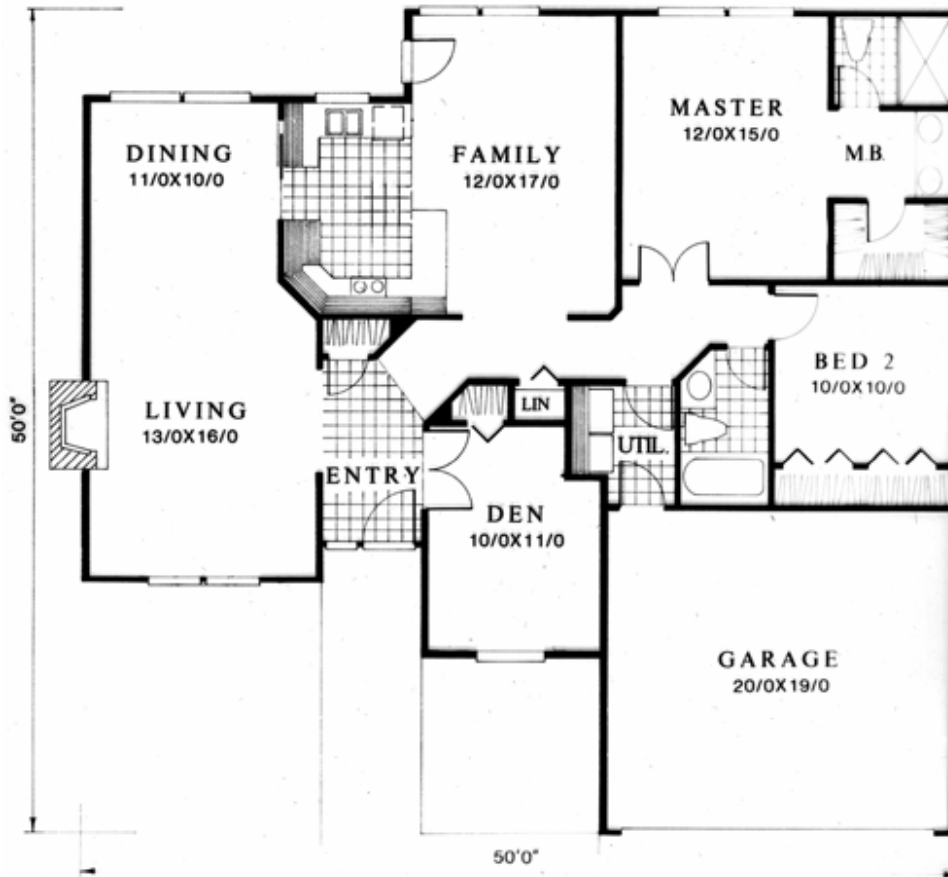

Plan
M-1444

Plan
M-1444
50/0 wide x 50/0 deep
1444 sq. ft.

Feng Shui Rating: 7.1