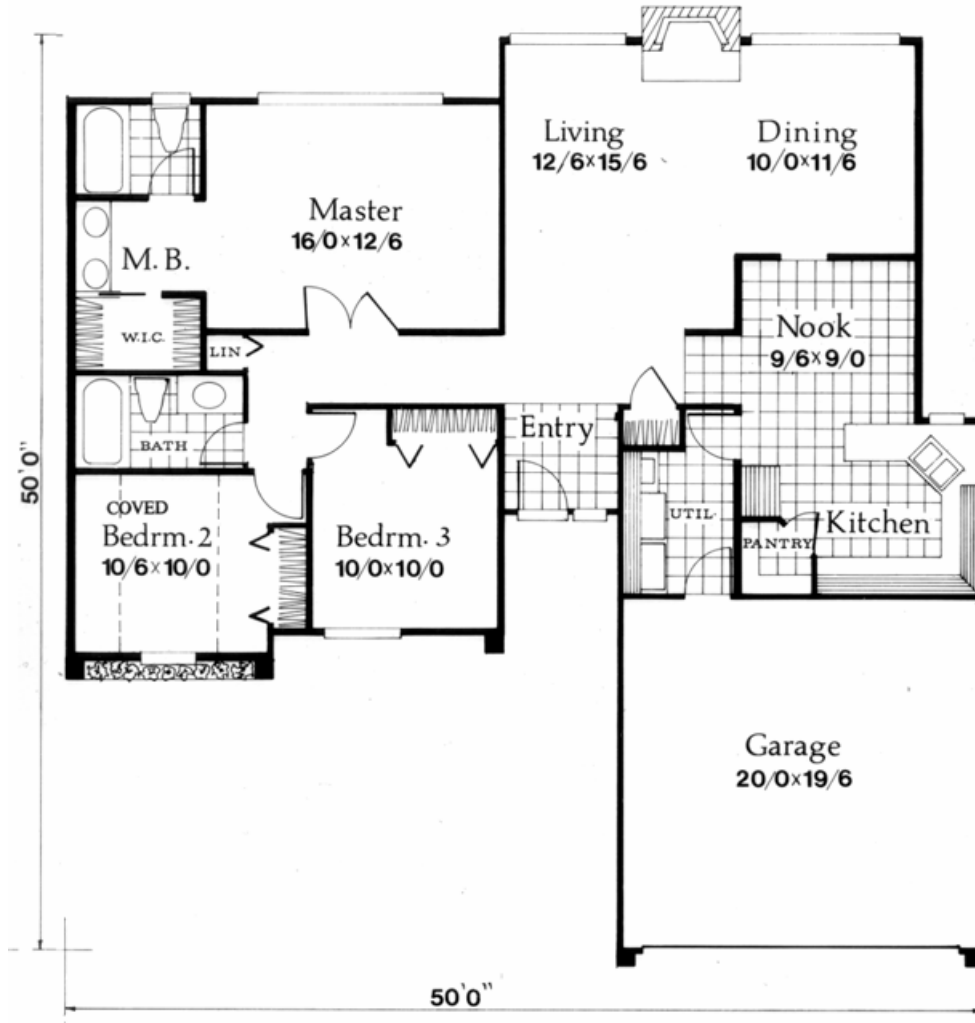

Plan  
M-1418

**P**lan  
M-1418  
50/0 wide x 50/0 deep  
1418 sq. ft.

 Feng Shui Rating: 7.3