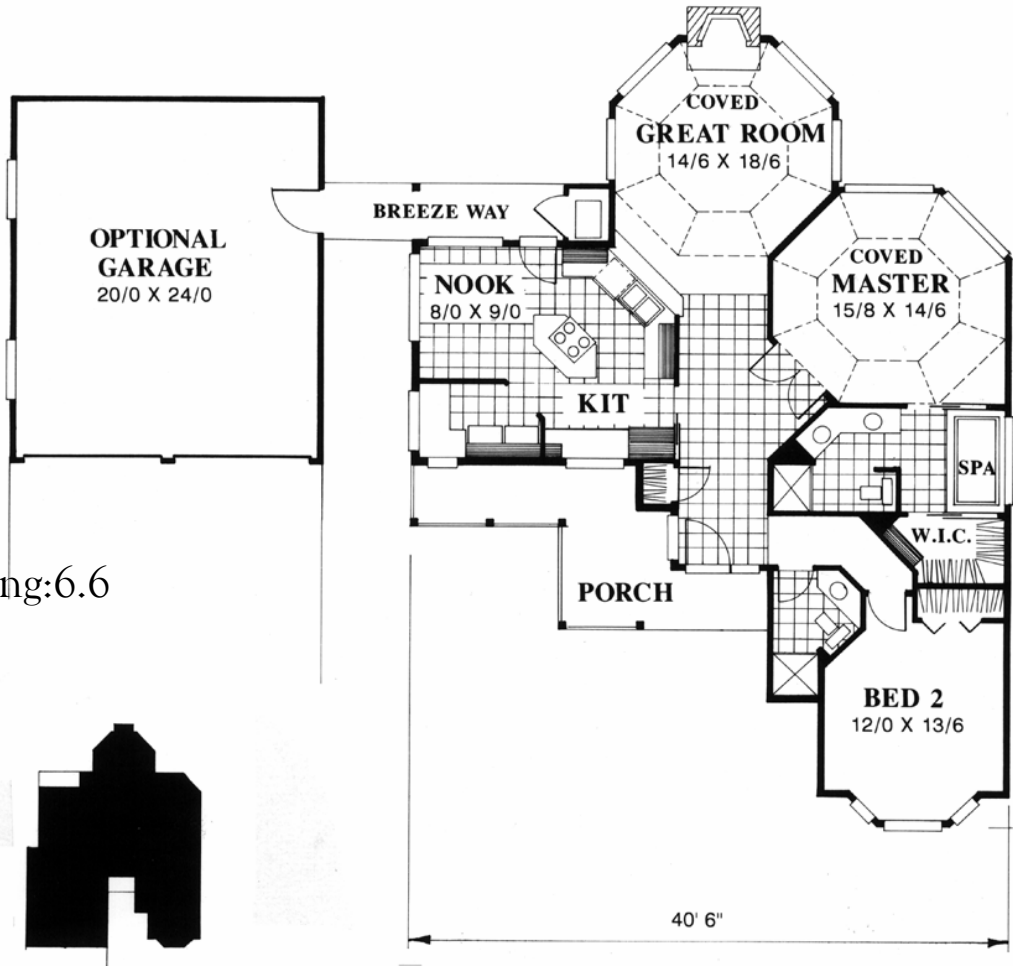

Plan M-1247

Feng Shui Rating:6.6

Plan M-1247 40/6 wide x 47/0 deep 1247 sq. ft.

"A cozy cottage second to none. High caliber design in a tidy package. This design is perfect for most anyone with a small family"

OPTIONAL GARAGE PLACEMENT