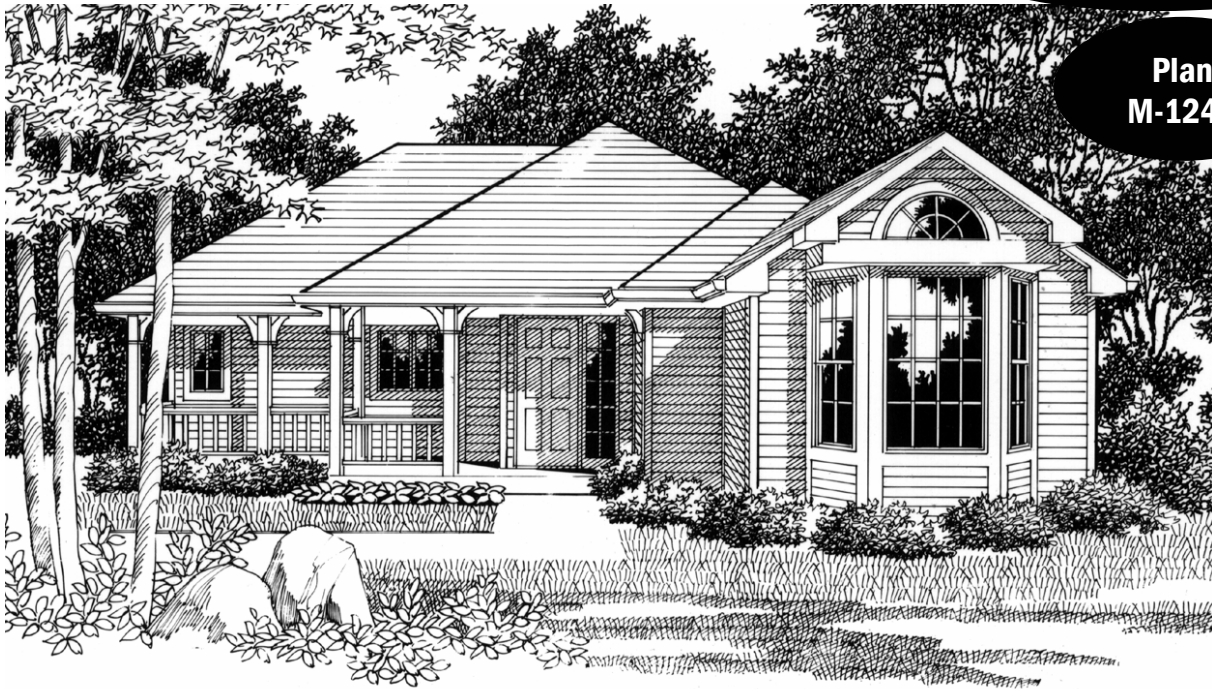

Plan M-1247

Feng Shui Rating:6.6

Plan M-1247 40/6 wide x 47/0 deep 1247 sq. ft.

"A cozy cottage second to none. High caliber design in a tidy package. This design is perfect for most anyone with a small family"