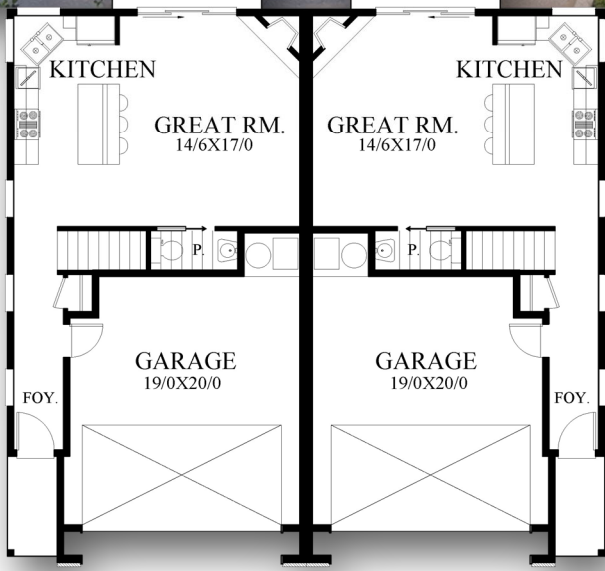

PATIO
12/0x8/0

PATIO
12/0x8/0

“Modern Twin“ M-1677-AMD Twin

Main Floor/Unit	579 sq. ft.
Upper Floor/Unit	1,098 sq. ft.
Total/Unit	1,677 Sq. ft.
24/0 W x 44/6 D Per Unit	