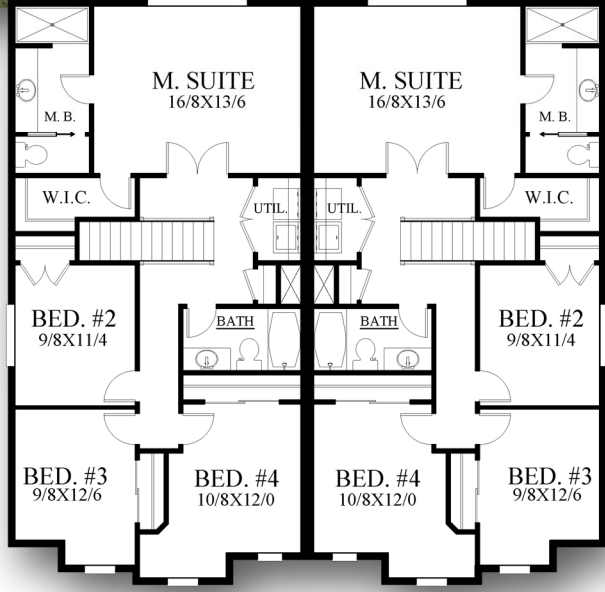

PATIO
12/0x8/0

PATIO
12/0x8/0

“Modern Twin“ M-1677-AMD Twin

Main Floor/Unit	579 sq. ft.
Upper Floor/Unit	1,098 sq. ft.
Total/Unit	1,677 Sq. ft.
24/0 W x 44/6 D Per Unit	