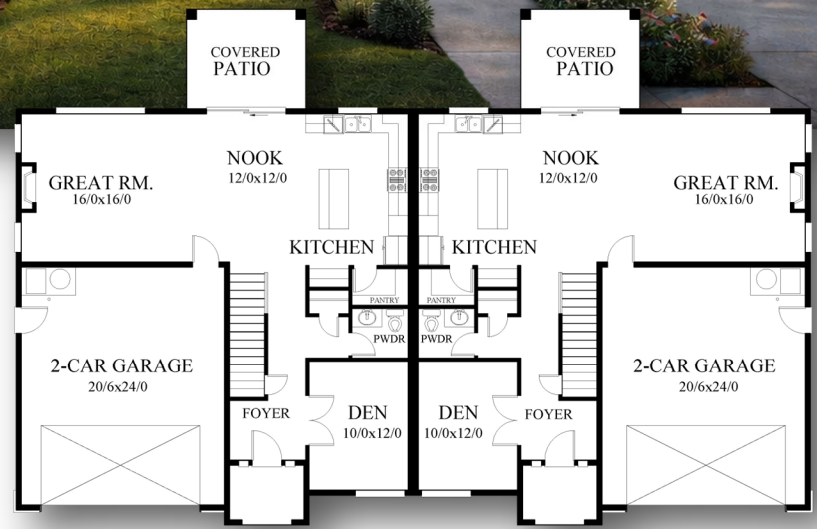

MARK STEWART
HOME DESIGN

Mark Stewart

“Swordfish Twin “ MM-2557-CH -Twin

Main Floor/Unit	1,053 sq. ft.
Upper Floor/Unit	1,504 sq. ft.
Total/Unit	2,557 Sq. ft.
40/0 W x 42/0 D Per Unit	

503.701.4888

Mark Stewart Home Design
markstewart.com

22582 Main Street Suite 309 Sherwood, OR 97140