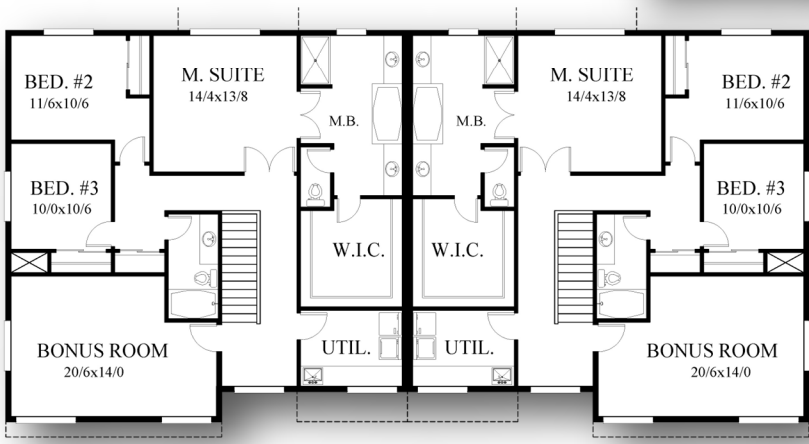

MARK STEWART
HOME DESIGN

Mark Stewart

“Swordfish Twin “ MM-2557-CH -Twin

Main Floor/Unit	1,053 sq. ft.
Upper Floor/Unit	1,504 sq. ft.
Total/Unit	2,557 Sq. ft.
40/0 W x 42/0 D Per Unit	

503.701.4888

Mark Stewart Home Design
markstewart.com