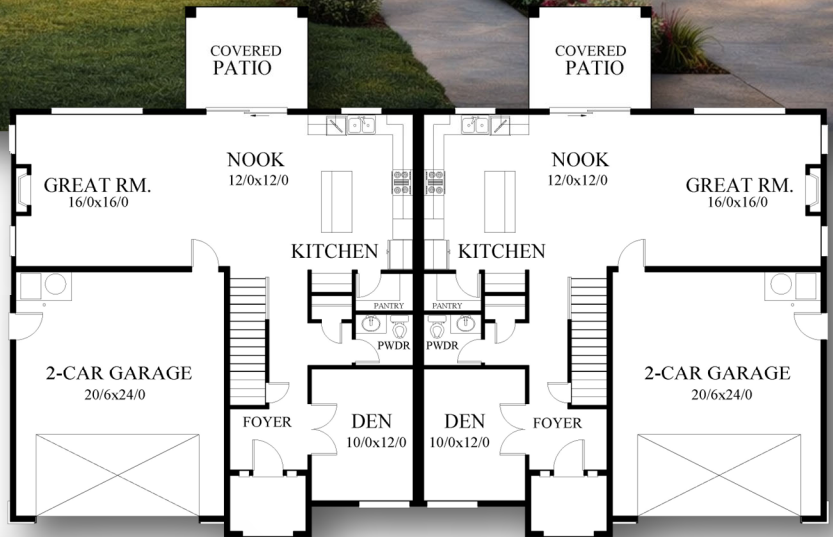

“Maxfield Twin”  
MM-2557-Twin

Main Floor/Unit	1,053 sq. ft.
Upper Floor/Unit	1,504 sq. ft.
<b>Total/Unit</b>	<b>2,557 Sq. ft.</b>
<b>40/0 W x 42/0 D Per Unit</b>	