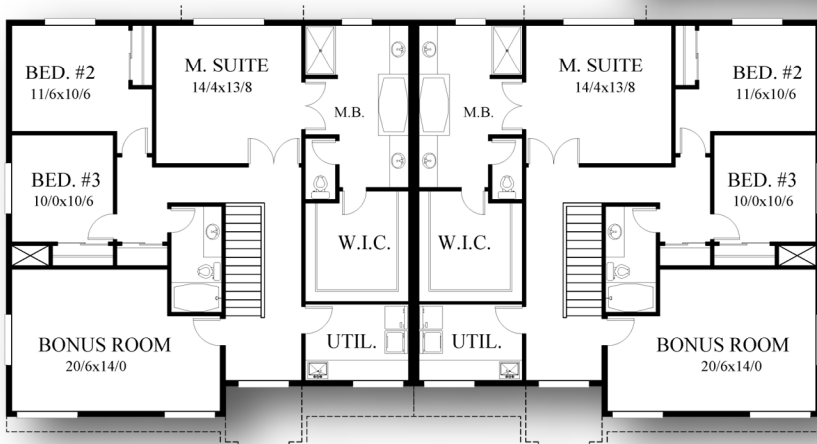

“Maxfield Twin”  
MM-2557-Twin

Main Floor/Unit	1,053 sq. ft.
Upper Floor/Unit	1,504 sq. ft.
<b>Total/Unit</b>	<b>2,557 Sq. ft.</b>
<b>40/0 W x 42/0 D Per Unit</b>	