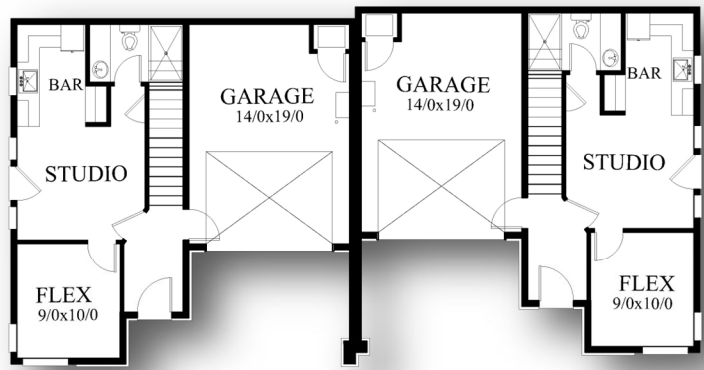

MARK STEWART
HOME DESIGN

M.S.D.

“Blandena Twin “ MM-2165-3 Twin

Lower Floor / Unit	443 sq. ft.
Main Floor / Unit	861 sq. ft.
Upper Floor / Unit	861 sq. ft.
Total/Unit	2,165 Sq. ft.
30/0 W x 30/0 D	Per Unit