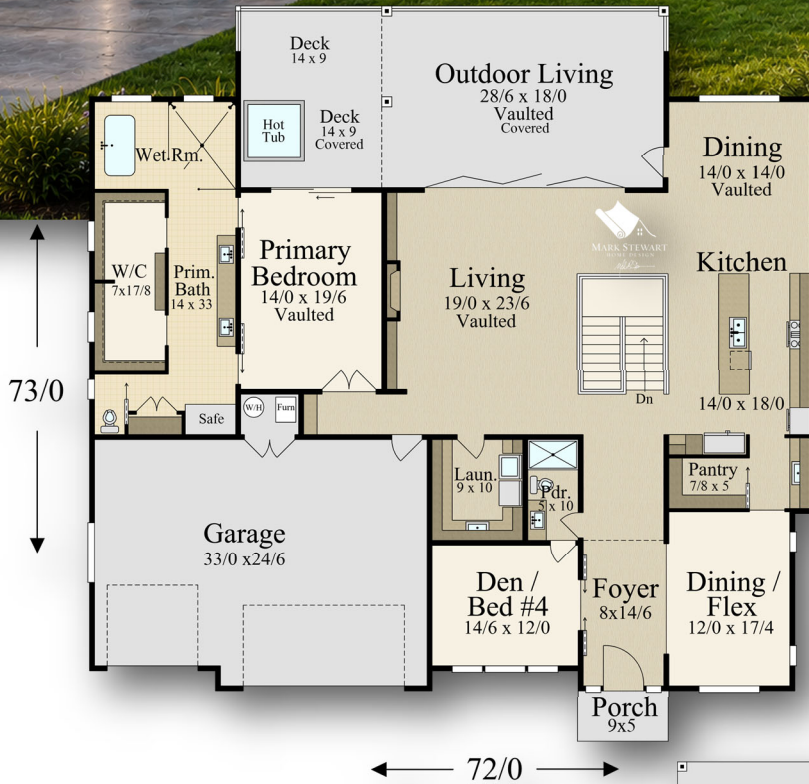

"Epoch Modern" MM-5000

73/0

72/0

Main Floor	2967 sq. ft.
Lower Floor	2033 sq. ft.
Total	5000 Sq. ft.
72/0 W x 73/0 D	

"Epoch Modern" MM-5000

Main Floor 2967 sq. ft.
 Lower Floor 2033 sq. ft.
Total 5000 Sq. ft.
72/0 W x 73/0 D