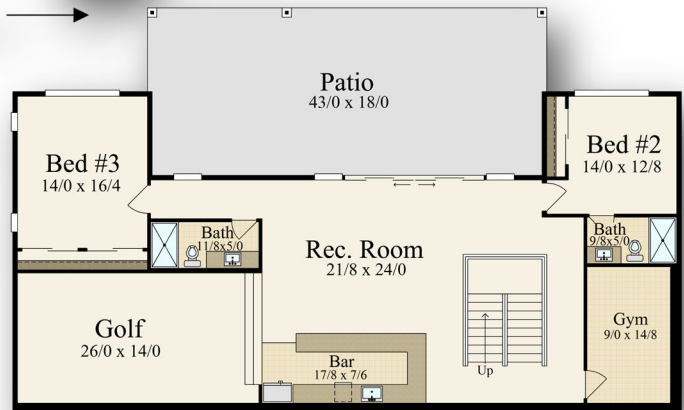

"Epoch Modern" MM-5000

73/0

72/0

Main Floor	2967 sq. ft.
Lower Floor	2033 sq. ft.
Total	5000 Sq. ft.
72/0 W x 73/0 D	

"Epoch Modern" MM-5000

Main Floor 2967 sq. ft.
 Lower Floor 2033 sq. ft.
Total 5000 Sq. ft.
72/0 W x 73/0 D