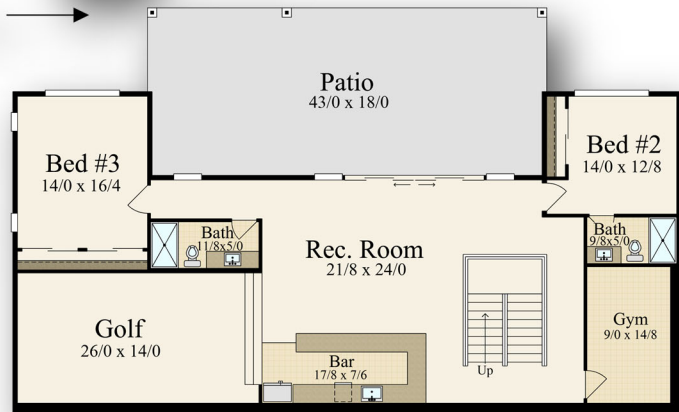

"Epoch Modern" MM-5000

73/0

72/0

Main Floor	2967 sq. ft.
Lower Floor	2033 sq. ft.
Total	5000 Sq. ft.
72/0 W x 73/0 D	

"Epoch Modern" MM-5000

Main Floor 2967 sq. ft.
 Lower Floor 2033 sq. ft.
Total 5000 Sq. ft.
72/0 W x 73/0 D