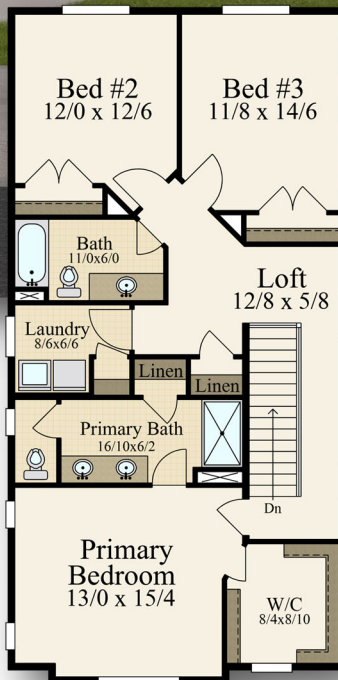

"Sally"

MM-1939

Main	750 sq. ft.
Upper	1,189 sq. ft.
Total	1,939 sq. ft.
25/0 Width	x 55/0 Depth

55/0

25/0

U.S. Copyright Registration # Applied and Pending.

Main Floor - 750 Sq. Ft.
 Upper Floor - 1,189 Sq. Ft.
 Main Floor - 1,939 Sq. Ft.