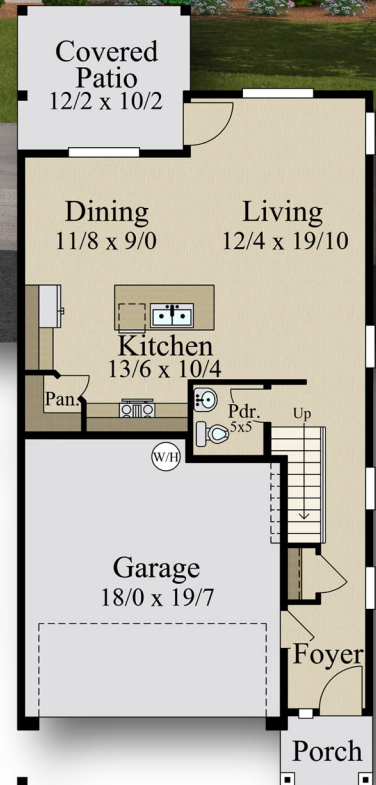

"Sally"

MM-1939

Main	750 sq. ft.
Upper	1,189 sq. ft.
Total	1,939 sq. ft.
25/0 Width	x 55/0 Depth

55/0

25/0

U.S. Copyright Registration # Applied and Pending.

Main Floor - 750 Sq. Ft.
 Upper Floor - 1,189 Sq. Ft.
 Main Floor - 1,939 Sq. Ft.