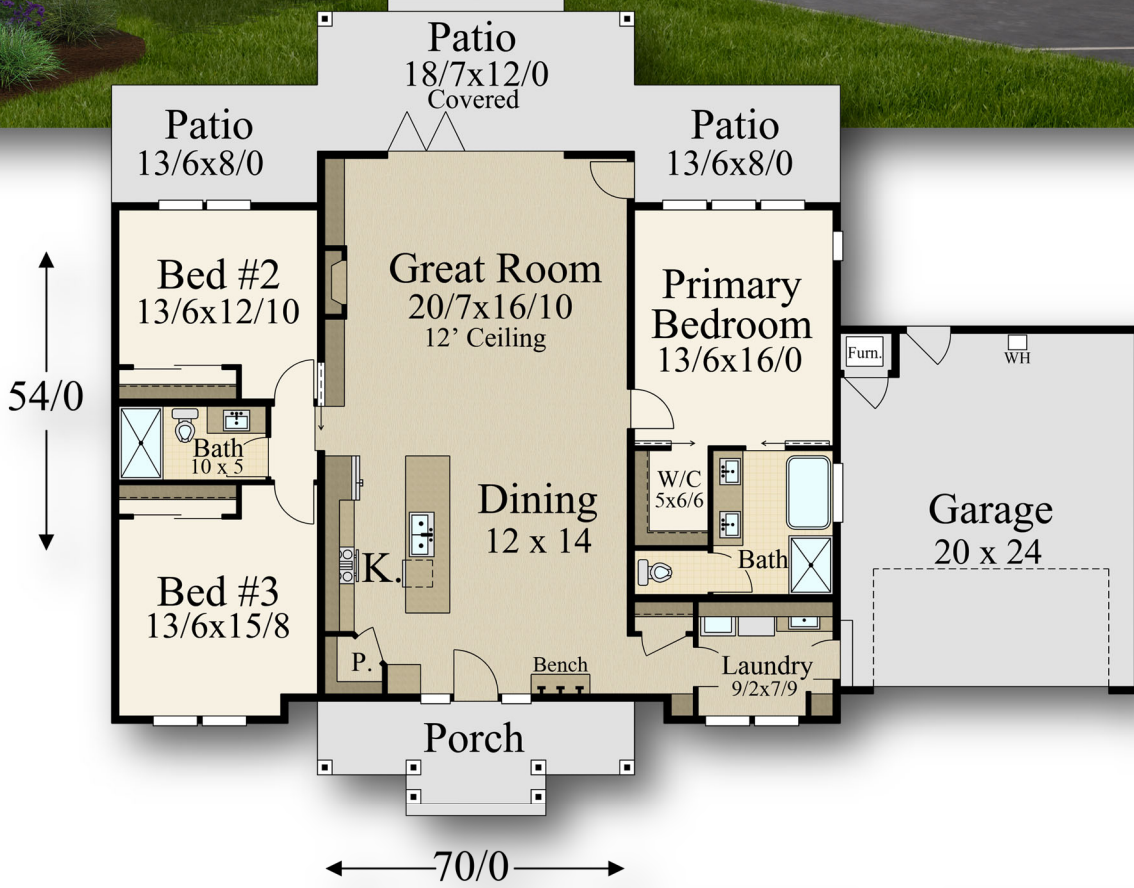

"Silverleaf Story"
M-1791-ST-G

U.S. Copyright Registration # Applied and Pending.
All rights reserved

Main Floor - 1,791 Sq. Ft.

Main Floor	1,791 sq. ft.
Total	1,791 sq. ft.
70/0 Width	x 54/0 Depth