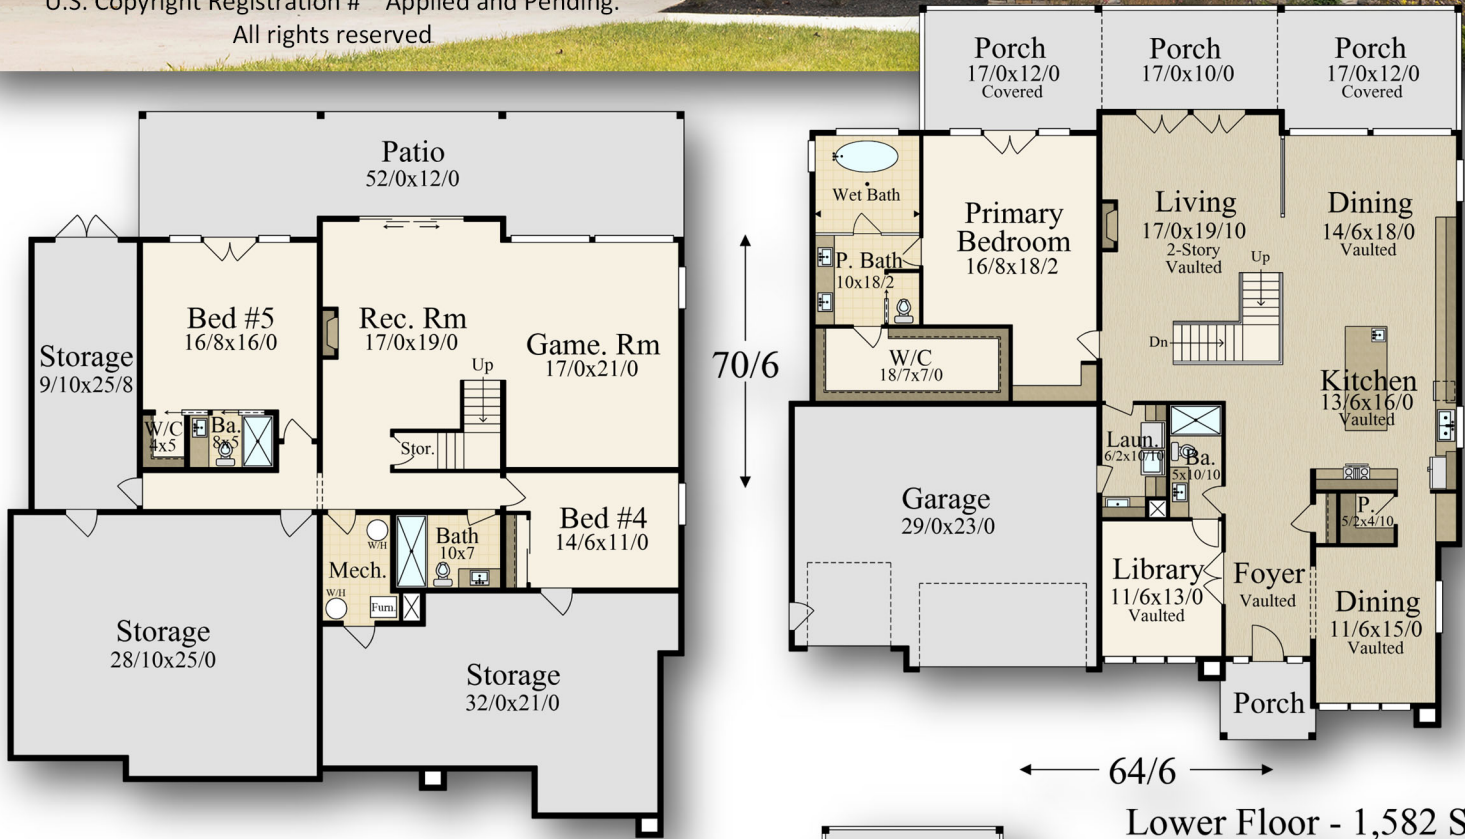

"Mid-Century" MM-4806

U.S. Copyright Registration # Applied and Pending.
All rights reserved

Lower Floor - 1,582 Sq. Ft.
Main Floor - 2,452 Sq. Ft.
Upper Floor - 772 Sq. Ft.
Total - 4,806 Sq. Ft.

Main Floor	2,452 sq. ft.
Upper Floor	772 sq. ft.
Lower Floor	1,582 sq. ft.
Total	4,806 sq. ft.
64/6 Width	x 70/6 Depth

"Mid-Century" MM-4806

U.S. Copyright Registration # [redacted] Applied and Pending.
All rights reserved.

Main Floor	2,452 sq. ft.
Upper Floor	722 sq. ft.
Lower Floor	1,582 sq. ft.
Total	4,806 sq. ft.
64/6 Width	x 70/6 Depth