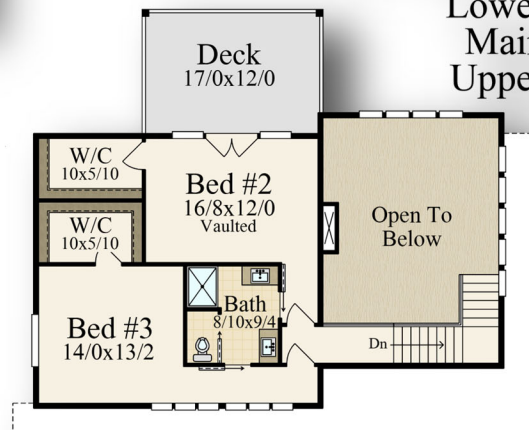

"Mid-Century" MM-4806

U.S. Copyright Registration # Applied and Pending.
All rights reserved

Lower Floor - 1,582 Sq. Ft.
Main Floor - 2,452 Sq. Ft.
Upper Floor - 772 Sq. Ft.
Total - 4,806 Sq. Ft.

Main Floor	2,452 sq. ft.
Upper Floor	772 sq. ft.
Lower Floor	1,582 sq. ft.
Total	4,806 sq. ft.
64/6 Width	x 70/6 Depth

"Mid-Century" MM-4806

U.S. Copyright Registration # [redacted] Applied and Pending.
All rights reserved.

Main Floor	2,452 sq. ft.
Upper Floor	722 sq. ft.
Lower Floor	1,582 sq. ft.
Total	4,806 sq. ft.
64/6 Width	x 70/6 Depth