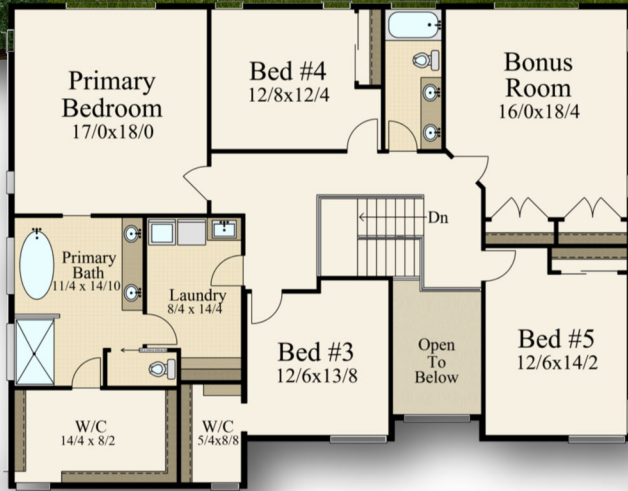

"Style Plus"

MM-4174

U.S. Copyright Registration # Applied and Pending.
All rights reserved

52/2

67/6

Main Floor	1,866 sq. ft.
Upper Floor	2,308 sq. ft.
Total	4,174 sq. ft.
67/6 Width	x 52/2 Depth

Main Floor - 1,866 Sq. Ft.
Upper Floor - 2,308 Sq. Ft.
Total - 4,174 Sq. Ft.