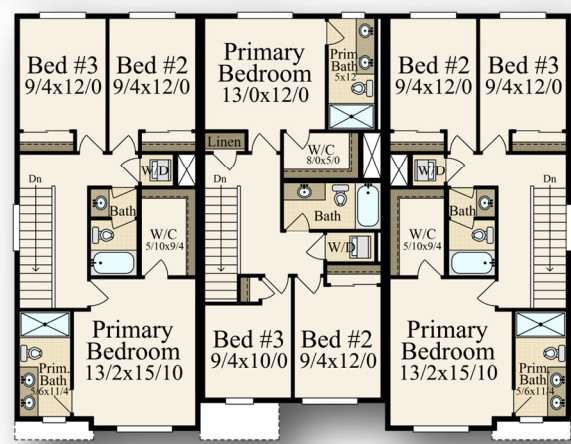

"New American Townhouse"

MA-2153-2069-2153

Lower Floor per unit	484	sq. ft.
Main Floor per unit	829	sq. ft.
Upper Floor per unit	840	sq. ft.

Total 2,153 sq. ft.
60/0 Width x 50/0 Depth

"Three-Story New American Farmhouse: Perfect Blend of Style and Space"