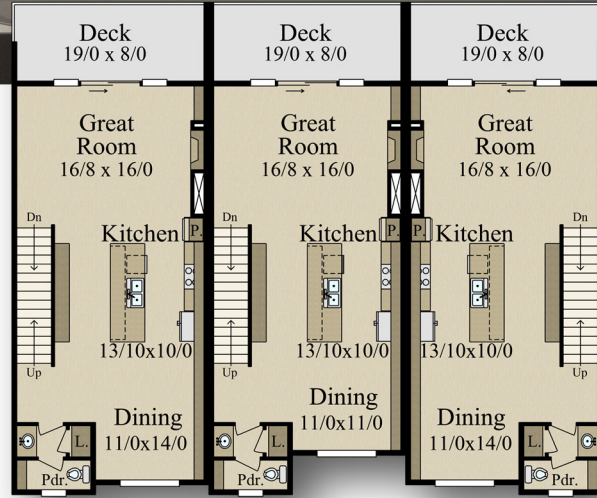

"New American Townhouse"

MA-2153-2069-2153

Lower Floor per unit	484	sq. ft.
Main Floor per unit	829	sq. ft.
Upper Floor per unit	840	sq. ft.

Total 2,153 sq. ft.
60/0 Width x 50/0 Depth

"Three-Story New American Farmhouse: Perfect Blend of Style and Space"