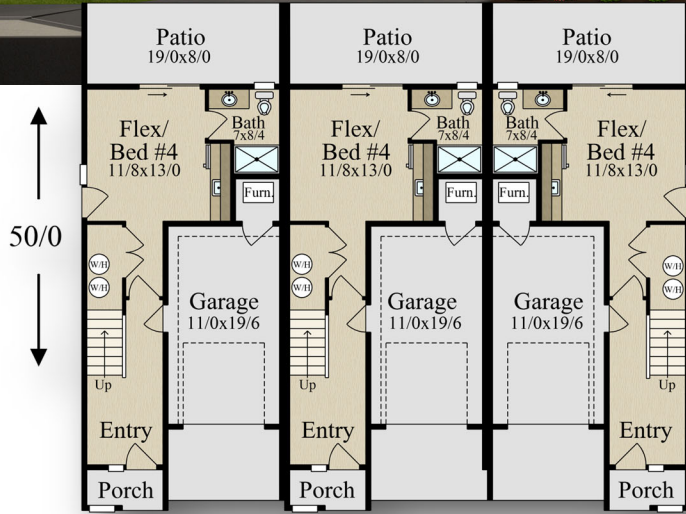

"New American Townhouse"

MA-2153-2069-2153

Lower Floor per unit	484	sq. ft.
Main Floor per unit	829	sq. ft.
Upper Floor per unit	840	sq. ft.

Total 2,153 sq. ft.
60/0 Width x 50/0 Depth

"Three-Story New American Farmhouse: Perfect Blend of Style and Space"