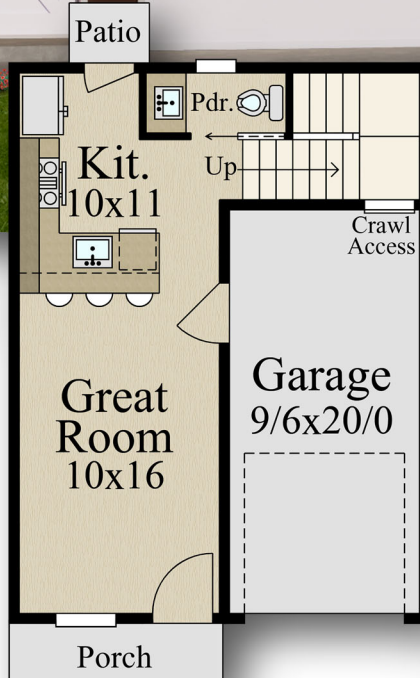

## M-915

MARK STEWART  
HOME DESIGN

*Mark Stewart*

U.S. Copyright Registration #  
Applied and Pending. All rights  
reserved

28/0

Main Floor	382	sq. ft.
Upper Floor	533	sq. ft.

**Total 915 sq. ft.**

**21/0 Width x 28/0 Depth**