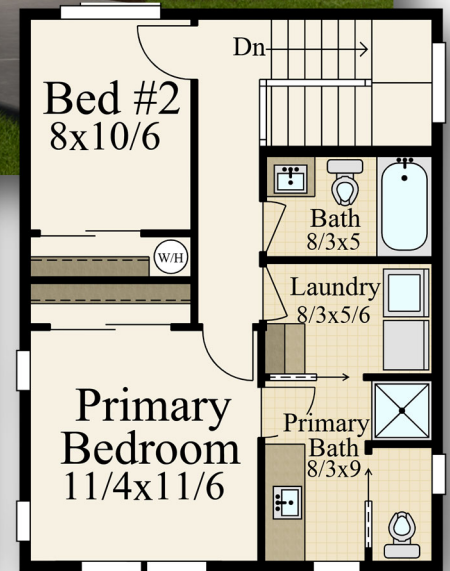

## M-915

MARK STEWART  
HOME DESIGN

*Mark Stewart*

U.S. Copyright Registration #  
Applied and Pending. All rights  
reserved

28/0

Main Floor	382	sq. ft.
Upper Floor	533	sq. ft.

**Total 915 sq. ft.**

**21/0 Width x 28/0 Depth**