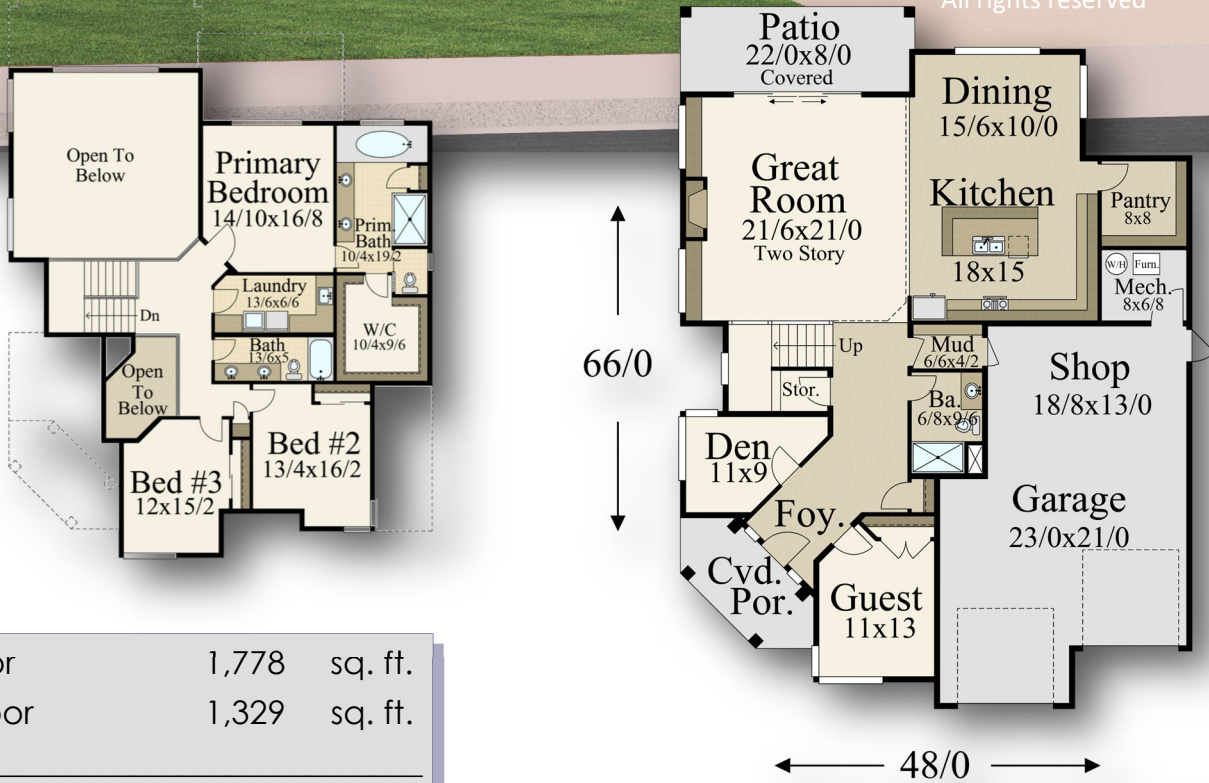

“First Light”
MM-3107

U.S. Copyright Registration # Applied and Pending.
All rights reserved

66/0

48/0

Main Floor	1,778	sq. ft.
Upper Floor	1,329	sq. ft.
Total	3,107	sq. ft.
48/0 Width	x	66/0 Depth

Main Floor 1,778 Sq. Ft.
Upper Floor 1,329 Sq. Ft.
Total 3,107 Sq. Ft.