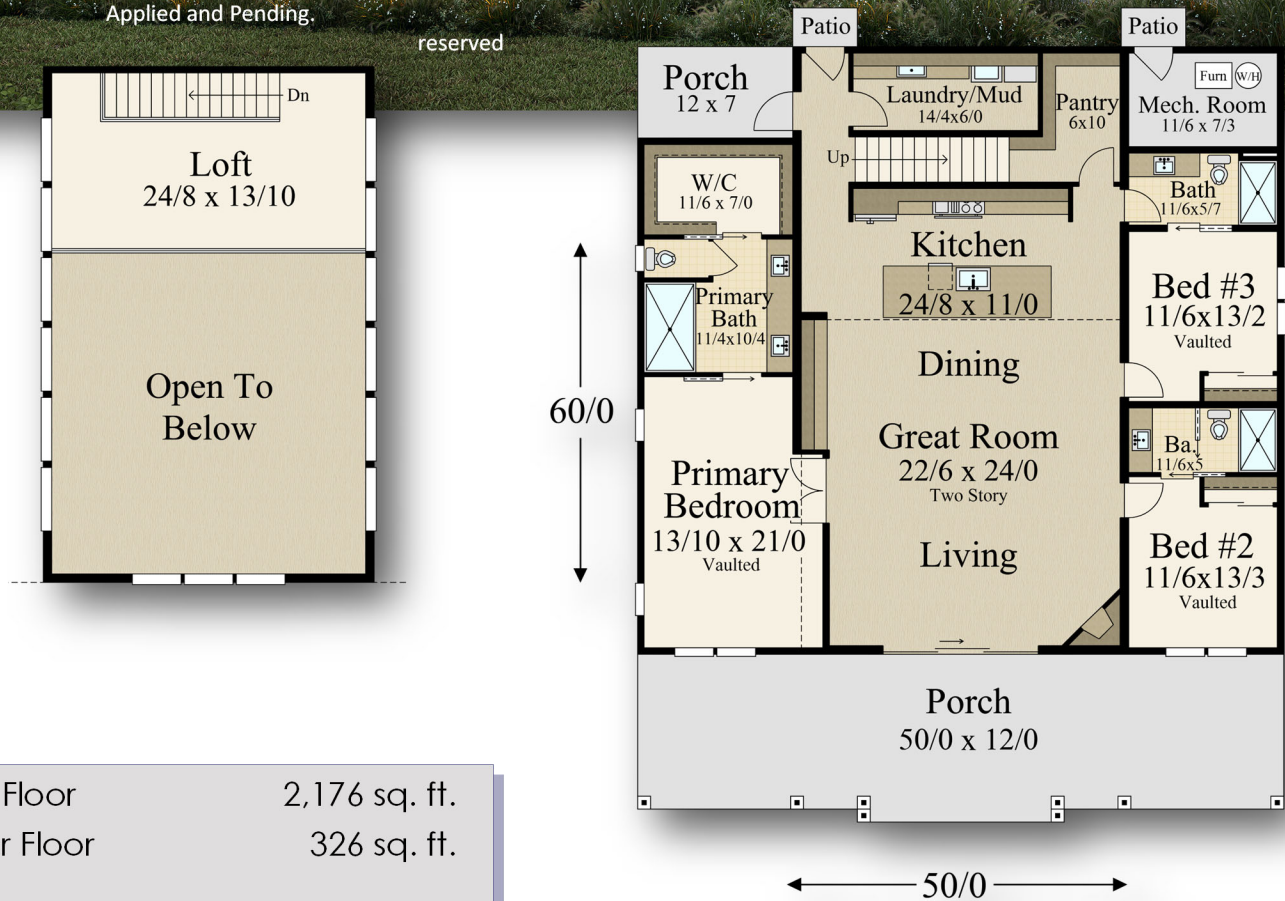

"Rustic Heritage"

MB-2502

U.S. Copyright Registration #
Applied and Pending.

All rights reserved

reserved

Main Floor	2,176 sq. ft.
Upper Floor	326 sq. ft.

Total	2,502 sq. ft.
50/0 Width	x 60/0 Depth

Main Floor - 2,176 Sq. Ft.
Upper Floor - 326 Sq. Ft.
Total - 2,502 Sq. Ft.