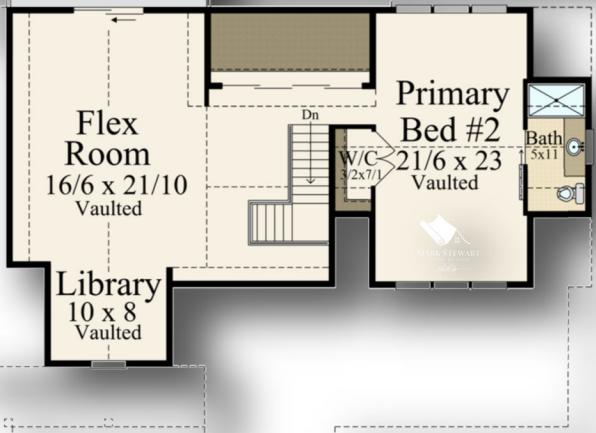

"Rustic Ridge"

MB-2554

Deck
17/6 x 8/0

51/6

65/8

Main Floor	1,402 sq. ft.
Upper Floor	1,152 sq. ft.
Total	2,554 sq. ft.
65/8 Width	x 51/6 Depth