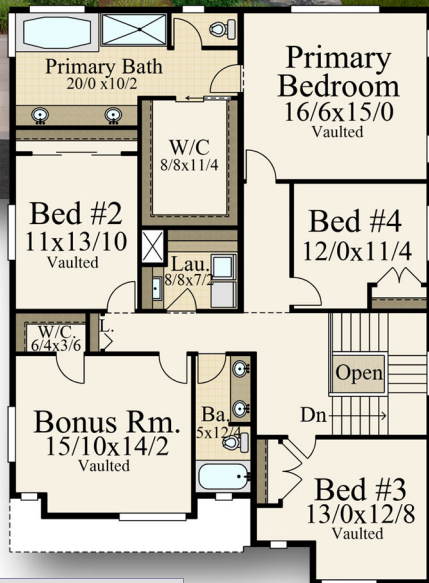

"Bruce Wayne"

MM-3289

U.S. Copyright Registration #
Applied and Pending.
All rights reserved

68/0

38/0

Main Floor	1533	sq. ft.
Upper Floor	1756	sq. ft.
Total	3,289	sq. ft.
38/0 Width	x	68/0 Depth