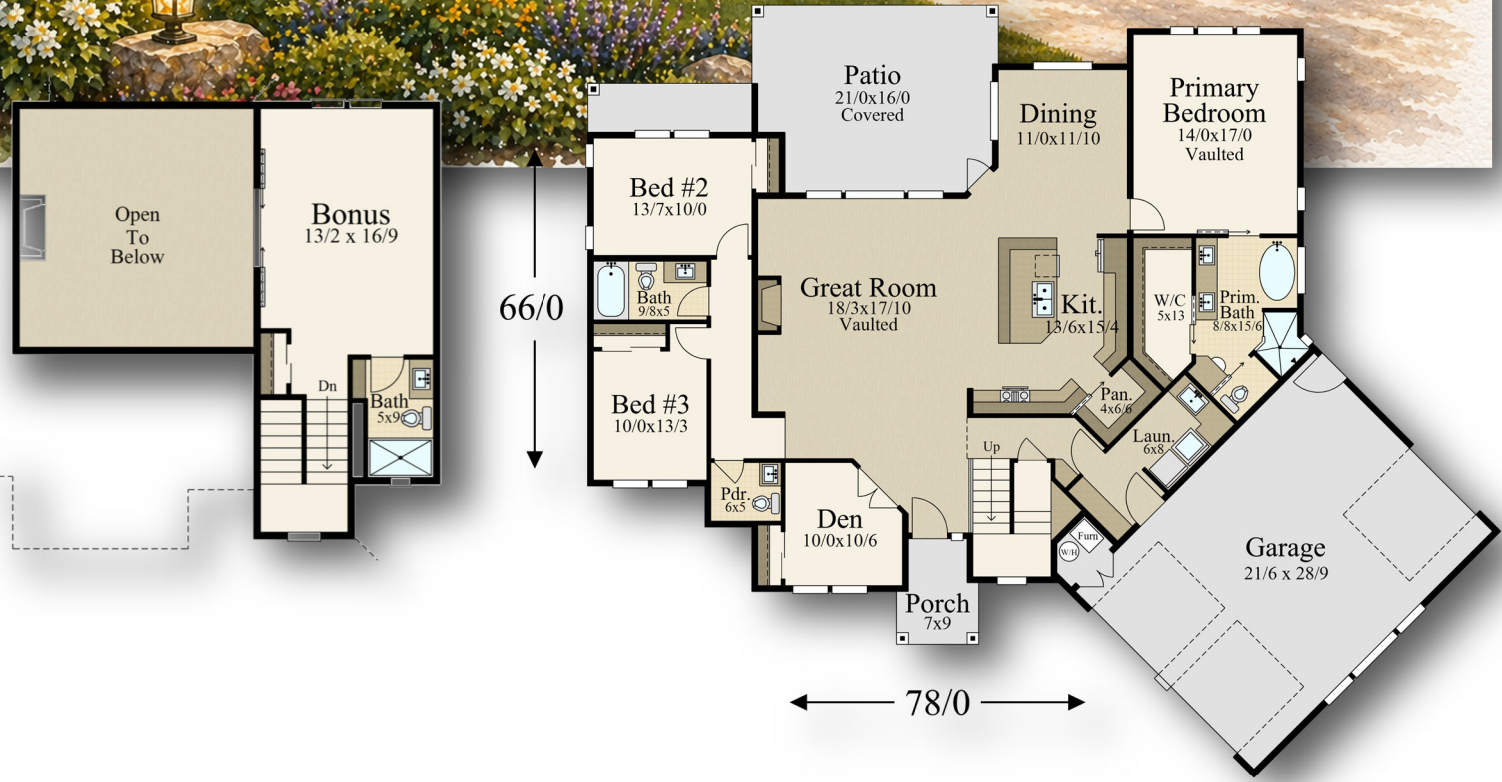

“Country Charm” X-16-D

Main Floor	2,153 sq. ft.
Upper Floor	359 sq. ft.
Total	2,512 Sq. ft.
	78/0 W x 66/0 D

“Country Charm” X-16-D

Main Floor	2,153 sq. ft.
Upper Floor	359 sq. ft.
Total	2,512 Sq. ft.
78/0 W x 66/0 D	