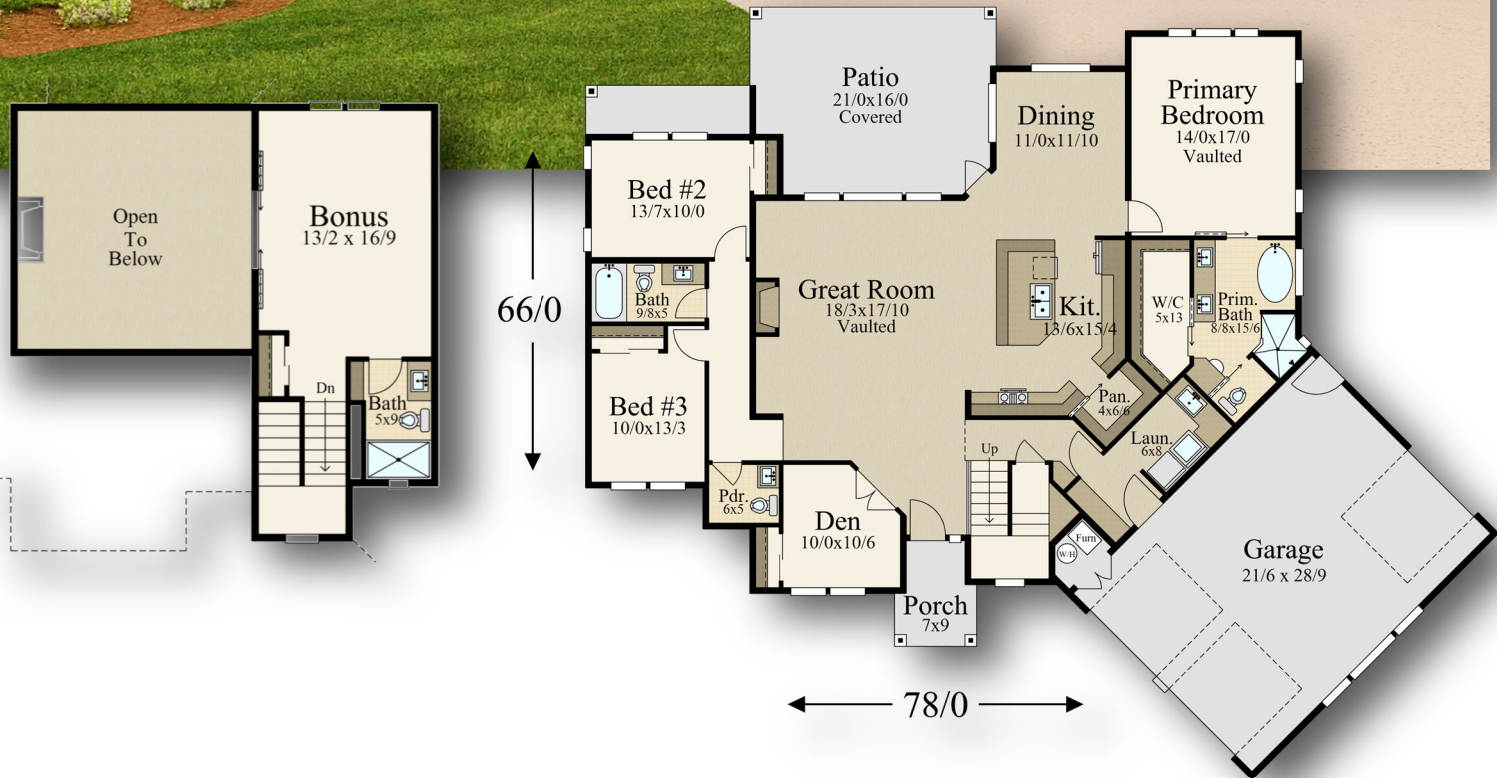

“Country Charm” X-16-D

Main Floor	2,153 sq. ft.
Upper Floor	359 sq. ft.
Total	2,512 Sq. ft.
	78/0 W x 66/0 D

“Country Charm” X-16-D

Main Floor	2,153 sq. ft.
Upper Floor	359 sq. ft.
Total	2,512 Sq. ft.
78/0 W x 66/0 D	